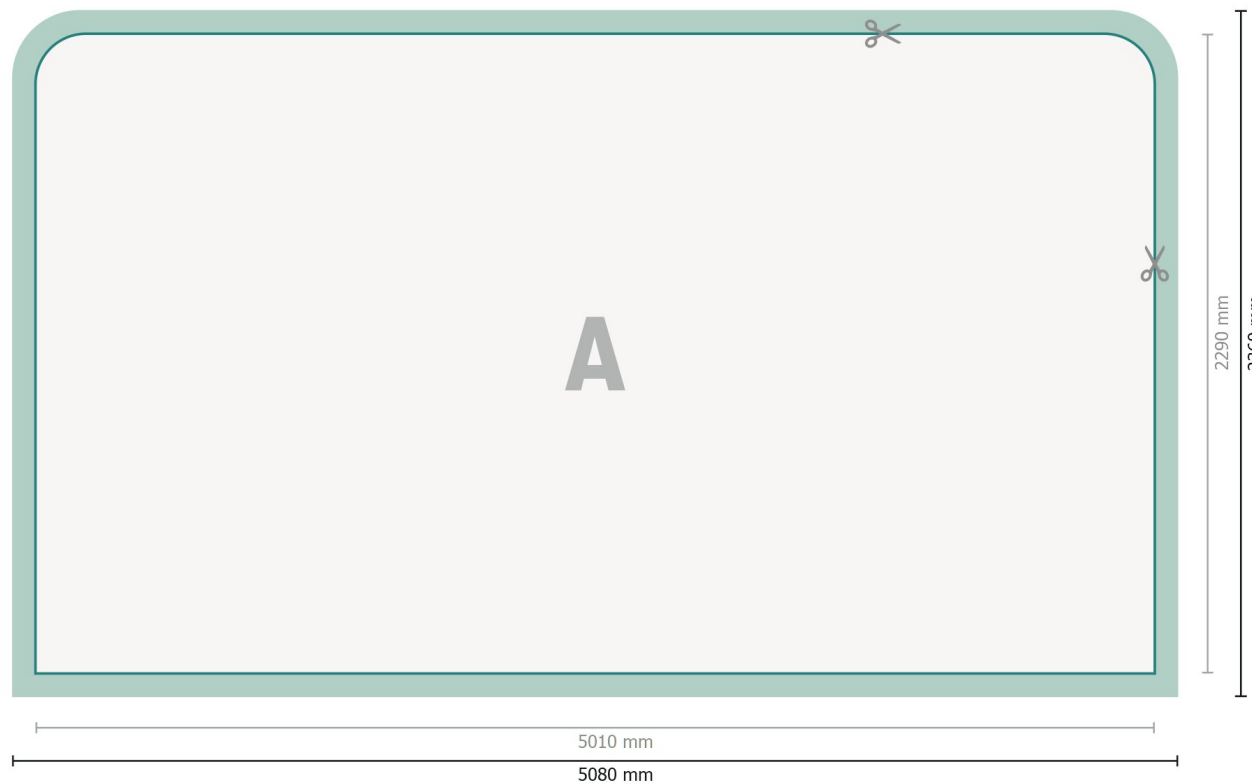

Datasheet

Stretch fabric, print only, straight, 500 x 230 cm

Dataformat (incl. 35 mm inlay):
508 x 236 cm

Trimmed size:
501 x 229 cm

Product dimensions:
500 x 230 cm

Explanation of symbols

- A** Reading direction
- Trimmed size
- Data format
- ✂ We will cut/perforate your product here
- inlay

Please note:

Allow for trim allowance and safety margin according to instructions.

Arrange background graphics, images or graphics up to the edge of the data format.

Tolerances may occur during production due to cutting, punching and folding processes.