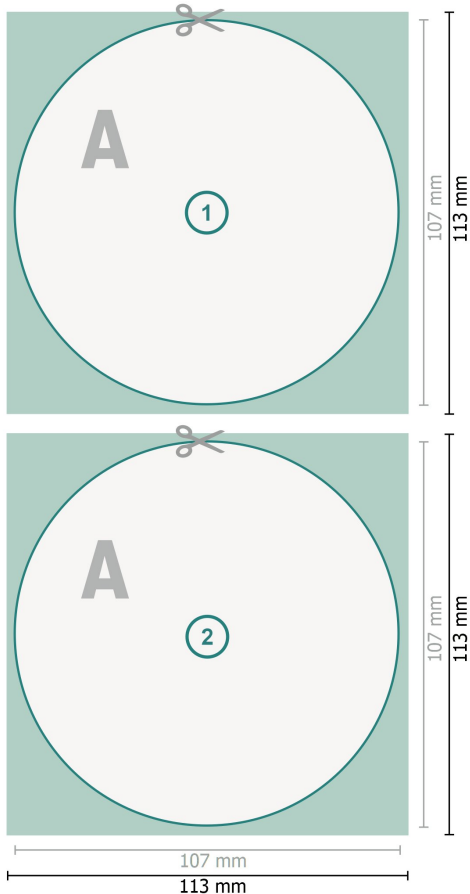

## Beer mats, Round, Ø 10.7 cm, 4/4

**Dataformat (incl. 3 mm bleed):**

11,3 x 11,3 cm

**bleed:**

3 mm

**Trimmed size:**

10,7 x 10,7 cm

**Safety margin:**

4 mm

Maintaining space between the text/information and the edge of the trimmed format prevents undesirable cuts.

**Explanation of symbols**

Bleed

Reading direction

Trimmed size

Data format

We will cut/perforate your product here

---

**Please note:**

Allow for trim allowance and safety margin according to instructions.

Arrange background graphics, images or graphics up to the edge of the data format.

Tolerances may occur during production due to cutting, punching and folding processes.