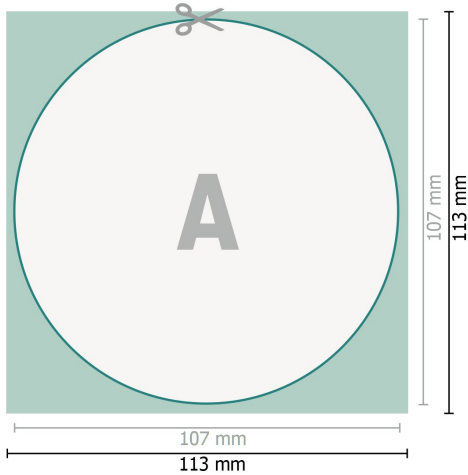

Beer mats, Round, Ø 10.7 cm, 4/0

Dataformat (incl. 3 mm bleed):

11,3 x 11,3 cm

bleed:

3 mm

Trimmed size:

10,7 x 10,7 cm

Safety margin:

4 mm

Maintaining space between the text/information and the edge of the trimmed format prevents undesirable cuts.

Explanation of symbols

 Bleed

 Reading direction

 Trimmed size

 Data format

 We will cut/perforate your product here

Please note:

Allow for trim allowance and safety margin according to instructions.

Arrange background graphics, images or graphics up to the edge of the data format.

Tolerances may occur during production due to cutting, punching and folding processes.