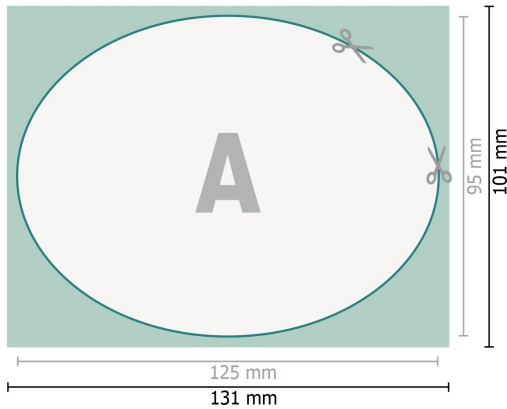

## Beer mats, Oval, 12.5 x 9.5 cm, 4/0

**Dataformat (incl. 3 mm bleed):**

13,1 x 10,1 cm

**bleed:**

3 mm

**Trimmed size:**

12,5 x 9,5 cm

**Safety margin:**

4 mm

Maintaining space between the text/information and the edge of the trimmed format prevents undesirable cuts.

**Explanation of symbols**

 Bleed

 Reading direction

 Trimmed size

 Data format

 We will cut/perforate your product here

---

**Please note:**

Allow for trim allowance and safety margin according to instructions.

Arrange background graphics, images or graphics up to the edge of the data format.

Tolerances may occur during production due to cutting, punching and folding processes.