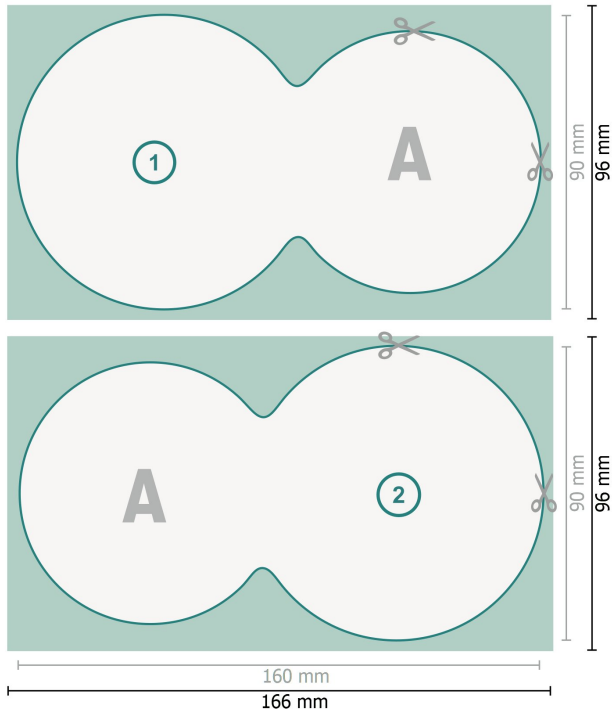

## Beer mats, Doublecircle, 16 x 9.0 cm, 4/4

**Dataformat (incl. 3 mm bleed):**

16,6 x 9,6 cm

**bleed:**

3 mm

**Trimmed size:**

16 x 9 cm

**Safety margin:**

4 mm

Maintaining space between the text/information and the edge of the trimmed format prevents undesirable cuts.

**Explanation of symbols**

Bleed

Reading direction

Trimmed size

Data format

We will cut/perforate your product here

---

**Please note:**

Allow for trim allowance and safety margin according to instructions.

Arrange background graphics, images or graphics up to the edge of the data format.

Tolerances may occur during production due to cutting, punching and folding processes.