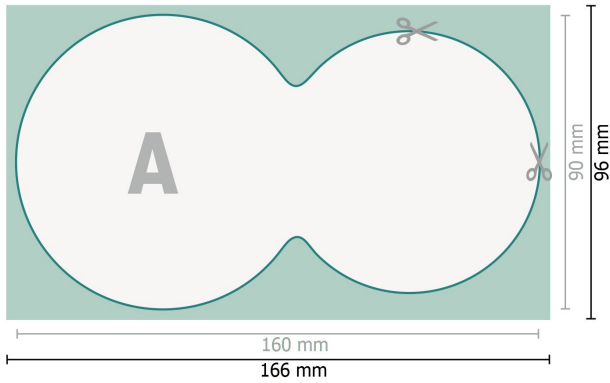

Beer mats, Doublecircle, 16 x 9.0 cm, 4/0

**Dataformat (incl. 3 mm bleed):**

16,6 x 9,6 cm

bleed:

3 mm

Trimmed size:

16 x 9 cm

Safety margin:

4 mm

Maintaining space between the text/information and the edge of the trimmed format prevents undesirable cuts.

Explanation of symbols

 Bleed

 Reading direction

 Trimmed size

 Data format

 We will cut/perforate your product here

Please note:

Allow for trim allowance and safety margin according to instructions.

Arrange background graphics, images or graphics up to the edge of the data format.

Tolerances may occur during production due to cutting, punching and folding processes.