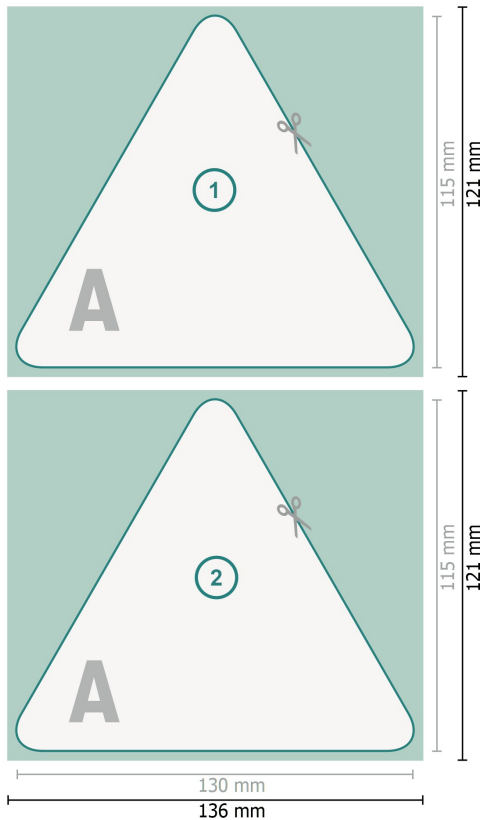

Beer mats, Triangle, 13 x 11.5 cm, 4/4

**Dataformat (incl. 3 mm bleed):**

13,6 x 12,1 cm

bleed:

3 mm

Trimmed size:

13 x 11,5 cm

Safety margin:

4 mm

Maintaining space between the text/information and the edge of the trimmed format prevents undesirable cuts.

Explanation of symbols

Bleed

Reading direction

Trimmed size

Data format

We will cut/perforate your product here

Please note:

Allow for trim allowance and safety margin according to instructions.

Arrange background graphics, images or graphics up to the edge of the data format.

Tolerances may occur during production due to cutting, punching and folding processes.