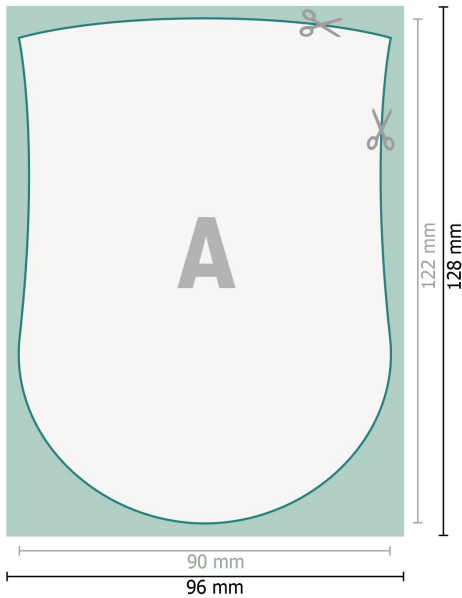

Beer mats, Coat of arms, 9.0 x 12.2 cm, 4/0

Dataformat (incl. 3 mm bleed):

9,6 x 12,8 cm

bleed:

3 mm

Trimmed size:

9 x 12,2 cm

Safety margin:

4 mm

Maintaining space between the text/information and the edge of the trimmed format prevents undesirable cuts.

Explanation of symbols

 Bleed

 Reading direction

 Trimmed size

 Data format

 We will cut/perforate your product here

Please note:

Allow for trim allowance and safety margin according to instructions.

Arrange background graphics, images or graphics up to the edge of the data format.

Tolerances may occur during production due to cutting, punching and folding processes.