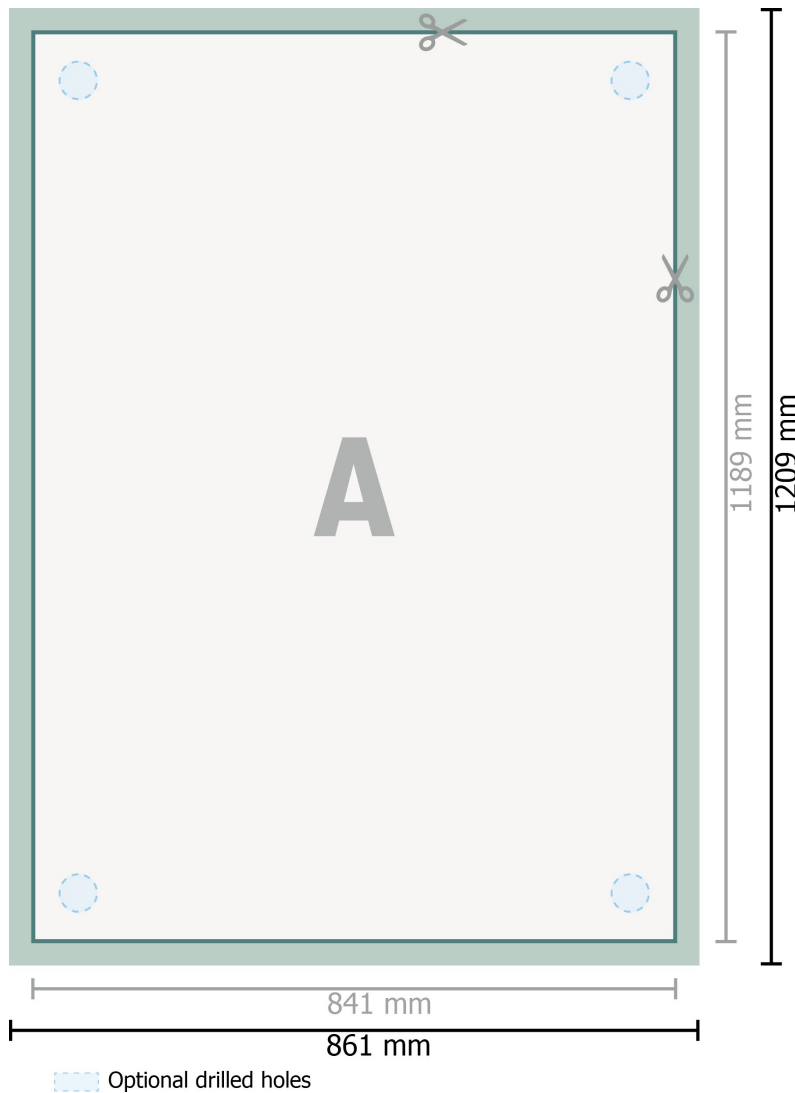

## Aluminium composite boards, A0

**Dataformat (incl. 10 mm bleed):**

86,1 x 120,9 cm

**Trimmed size:**

84,1 x 118,9 cm

**bleed:**

10 mm

**Safety margin:**

4 mm

Maintaining space between the text/information and the edge of the trimmed format prevents undesirable cuts.

**Explanation of symbols**

Bleed

Reading direction

Trimmed size

Data format

We will cut/perforate your product here

**Please note:**

Allow for trim allowance and safety margin according to instructions.

Arrange background graphics, images or graphics up to the edge of the data format.

Tolerances may occur during production due to cutting, punching and folding processes.