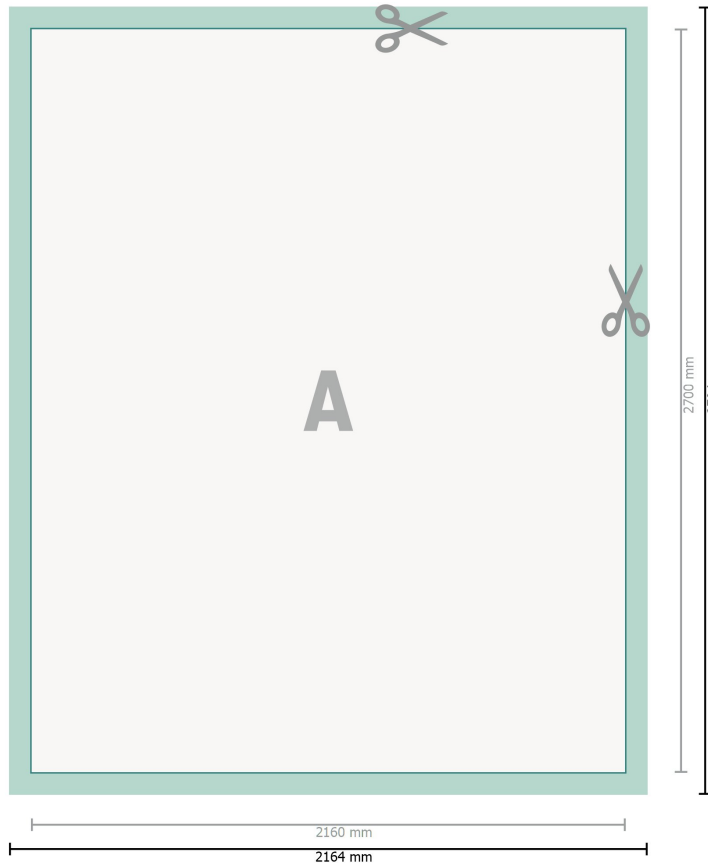

Photo wallpaper, 216 x 270 cm

**Dataformat (incl. 2 mm bleed):**

216,4 x 270,4 cm

Trimmed size:

216 x 270 cm

bleed:

2 mm

Safety margin:

4 mm

Maintaining space between the text/information and the edge of the trimmed format prevents undesirable cuts.

Explanation of symbols

 Bleed

 Reading direction

 Trimmed size

 Data format

 We will cut/perforate your product here

Please note:

Allow for trim allowance and safety margin according to instructions.

Arrange background graphics, images or graphics up to the edge of the data format.

Tolerances may occur during production due to cutting, punching and folding processes.