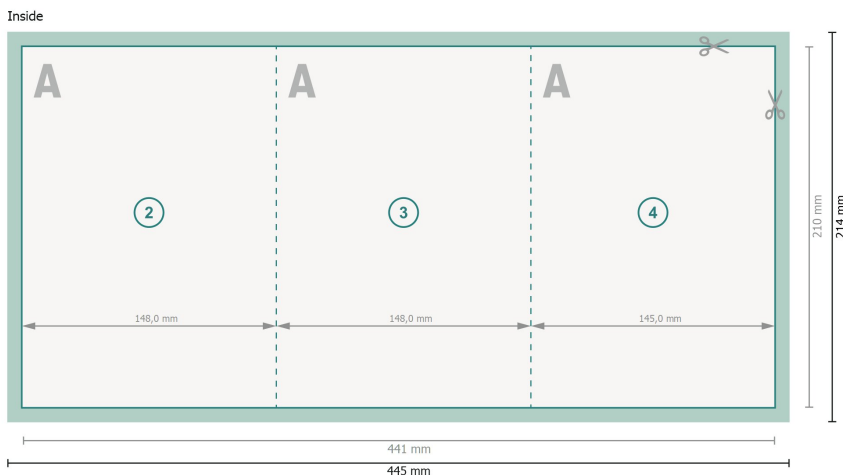

Folded Leaflets Portrait, A5

6 pages, 2-fold letter fold

Dataformat (incl. 2 mm bleed):
44,5 x 21,4 cm

bleed:
2 mm

Trimmed size:
44,1 x 21 cm

Trimmed size (closed):
14,8 x 21 cm

Safety margin:
4 mm

Maintaining space between the text/information and the edge of the trimmed format prevents undesirable cuts.

Explanation of symbols

- Bleed
- Reading direction
- Trimmed size
- Data format
- We will cut/perforate your product here
- Creasing/Folding

Please note:

Allow for trim allowance and safety margin according to instructions.

Arrange background graphics, images or graphics up to the edge of the data format.

Tolerances may occur during production due to cutting, punching and folding processes.

Printing data: Instructions and templates can be found under the menu item *Printing data* at www.onlineprinters.co.uk