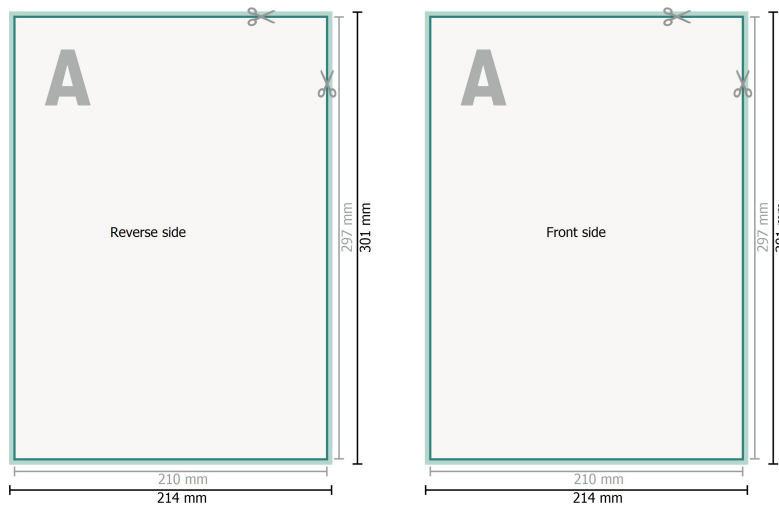

## Loseblattsammlung, A4, 21 x 29,7 cm, Hochformat, 1/1-farbig

**Dataformat (incl. 2 mm bleed):**

21,4 x 30,1 cm

**bleed:**

2 mm

**Trimmed size:**

21 x 29,7 cm

**Safety margin:**

4 mm

Maintaining space between the text/information and the edge of the trimmed format prevents undesirable cuts.

**Explanation of symbols**

Bleed

Reading direction

Trimmed size

Data format

**Sequence of pages**

Create pages consecutively as individual pages.

**finished product**

**Please note:**

Allow for trim allowance and safety margin according to instructions.

Arrange background graphics, images or graphics up to the edge of the data format.

Tolerances may occur during production due to cutting, punching and folding processes.

Printing data: Instructions and templates can be found under the menu item *Printing data* at [www.onlineprinters.co.uk](http://www.onlineprinters.co.uk)