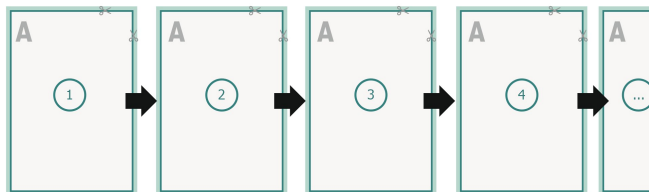

## Loseblattsammlung, A4, 21 x 29,7 cm, Hochformat, 4/4-farbig

**Dataformat (incl. 2 mm bleed):**

21,4 x 30,1 cm

**bleed:**

2 mm

**Trimmed size:**

21 x 29,7 cm

**Safety margin:**

4 mm

Maintaining space between the text/information and the edge of the trimmed format prevents undesirable cuts.

**Explanation of symbols**

Bleed

Reading direction

Trimmed size

Data format

**Sequence of pages**

Create pages consecutively as individual pages.

**finished product**

**Please note:**

Allow for trim allowance and safety margin according to instructions.

Arrange background graphics, images or graphics up to the edge of the data format.