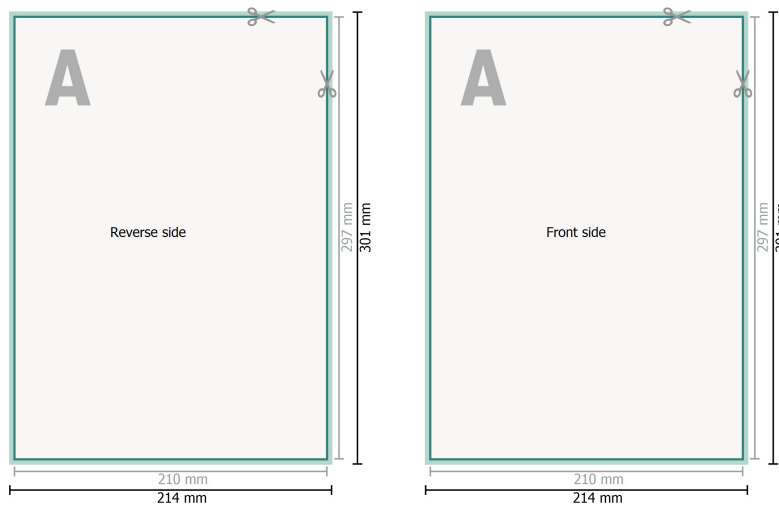

## Loseblattsammlung, A4, 21 x 29,7 cm, Hochformat, 4/4-farbig

**Dataformat (incl. 2 mm bleed):**

21,4 x 30,1 cm

**bleed:**

2 mm

**Trimmed size:**

21 x 29,7 cm

**Safety margin:**

4 mm

Maintaining space between the text/information and the edge of the trimmed format prevents undesirable cuts.

**Explanation of symbols**

Bleed

Reading direction

Trimmed size

Data format

**Sequence of pages**

Create pages consecutively as individual pages.

**finished product**

**Please note:**

Allow for trim allowance and safety margin according to instructions.

Arrange background graphics, images or graphics up to the edge of the data format.

Tolerances may occur during production due to cutting, punching and folding processes.

Printing data: Instructions and templates can be found under the menu item *Printing data* at [www.onlineprinters.co.uk](http://www.onlineprinters.co.uk)