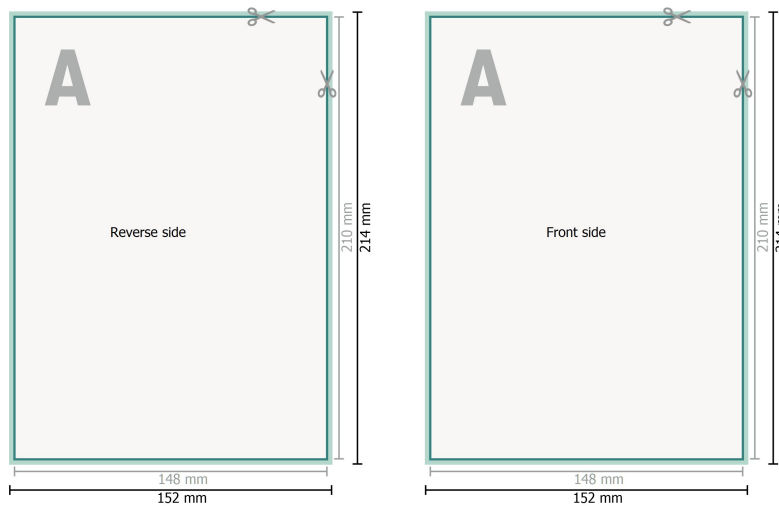

Loseblattsammlung, A5, 14,8 x 21 cm, Hochformat, 1/1-farbig

Dataformat (incl. 2 mm bleed):

15,2 x 21,4 cm

bleed:

2 mm

Trimmed size:

14,8 x 21 cm

Safety margin:

4 mm

Maintaining space between the text/information and the edge of the trimmed format prevents undesirable cuts.

Explanation of symbols

Bleed

Reading direction

Trimmed size

Data format

Sequence of pages

Create pages consecutively as individual pages.

finished product

Please note:

Allow for trim allowance and safety margin according to instructions.

Arrange background graphics, images or graphics up to the edge of the data format.

Tolerances may occur during production due to cutting, punching and folding processes.

Printing data: Instructions and templates can be found under the menu item *Printing data* at www.onlineprinters.co.uk