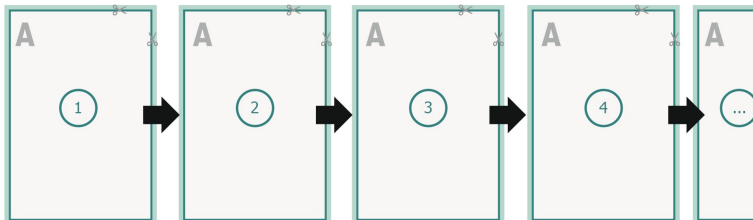

## Loseblattsammlung, A5, 14,8 x 21 cm, Hochformat, 4/0-farbig

**Dataformat (incl. 2 mm bleed):**

15,2 x 21,4 cm

**bleed:**

2 mm

**Trimmed size:**

14,8 x 21 cm

**Safety margin:**

4 mm

Maintaining space between the text/information and the edge of the trimmed format prevents undesirable cuts.

**Explanation of symbols**

Bleed

Reading direction

Trimmed size

Data format

**Sequence of pages**

Create pages consecutively as individual pages.

**finished product****Please note:**

Allow for trim allowance and safety margin according to instructions.

Arrange background graphics, images or graphics up to the edge of the data format.