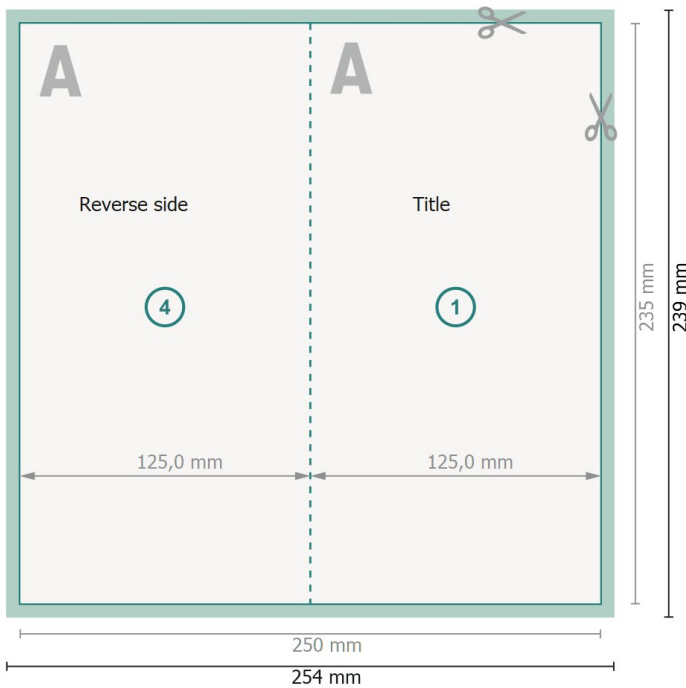

## Folded Leaflets Portrait, Maxi

4 pages, 1 fold

Outside

Inside

**Dataformat (incl. 2 mm bleed):**

25,4 x 23,9 cm

**bleed:**

2 mm

**Trimmed size:**

25 x 23,5 cm

**Trimmed size (closed):**

12,5 x 23,5 cm

**Safety margin:**

4 mm

Maintaining space between the text/information and the edge of the trimmed format prevents undesirable cuts.

**Explanation of symbols**

Bleed

Reading direction

Trimmed size

Data format

We will cut/perforate your product here

Creasing/Folding

**Please note:**

Allow for trim allowance and safety margin according to instructions.

Arrange background graphics, images or graphics up to the edge of the data format.

Tolerances may occur during production due to cutting, punching and folding processes.

Printing data: Instructions and templates can be found under the menu item *Printing data* at [www.onlineprinters.co.uk](http://www.onlineprinters.co.uk)