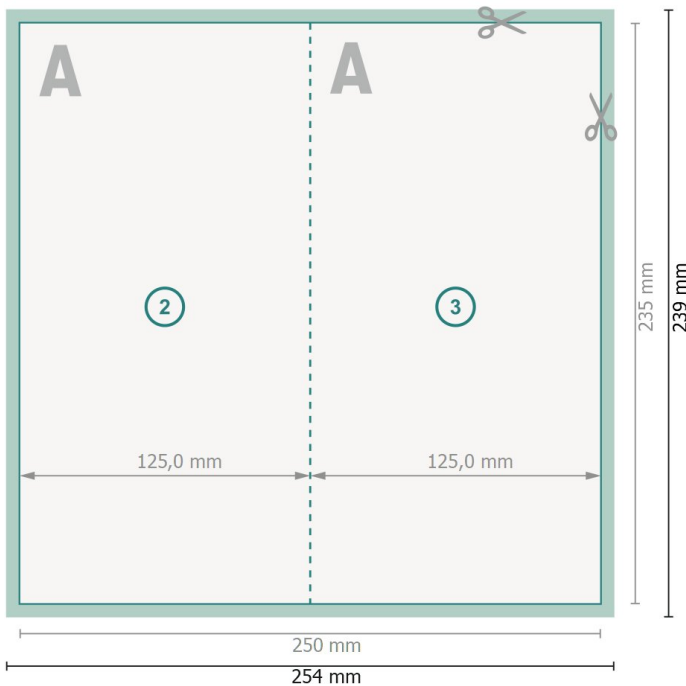

## Folded Leaflets Portrait, Maxi

4 pages, 1 fold

Outside

Inside

**Dataformat (incl. 2 mm bleed):**

25,4 x 23,9 cm

**bleed:**

2 mm

**Trimmed size:**

25 x 23,5 cm

**Trimmed size (closed):**

12,5 x 23,5 cm

**Safety margin:**

4 mm

Maintaining space between the text/information and the edge of the trimmed format prevents undesirable cuts.

**Explanation of symbols**

Bleed

Reading direction

Trimmed size

Data format

We will cut/perforate your product here

Creasing/Folding

**Please note:**

Allow for trim allowance and safety margin according to instructions.

Arrange background graphics, images or graphics up to the edge of the data format.

Tolerances may occur during production due to cutting, punching and folding processes.

Printing data: Instructions and templates can be found under the menu item *Printing data* at [www.onlineprinters.co.uk](http://www.onlineprinters.co.uk)