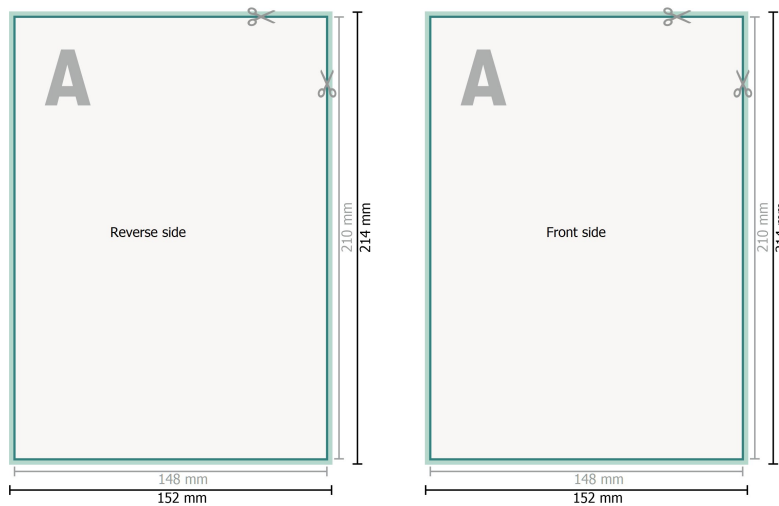

Loseblattsammlung, A5, 14,8 x 21 cm, Hochformat, 4/4-farbig

Dataformat (incl. 2 mm bleed):

15,2 x 21,4 cm

bleed:

2 mm

Trimmed size:

14,8 x 21 cm

Safety margin:

4 mm

Maintaining space between the text/information and the edge of the trimmed format prevents undesirable cuts.

Explanation of symbols

Bleed

Reading direction

Trimmed size

Data format

Sequence of pages

Create pages consecutively as individual pages.

finished product

Please note:

Allow for trim allowance and safety margin according to instructions.

Arrange background graphics, images or graphics up to the edge of the data format.

Tolerances may occur during production due to cutting, punching and folding processes.

Printing data: Instructions and templates can be found under the menu item *Printing data* at www.onlineprinters.co.uk