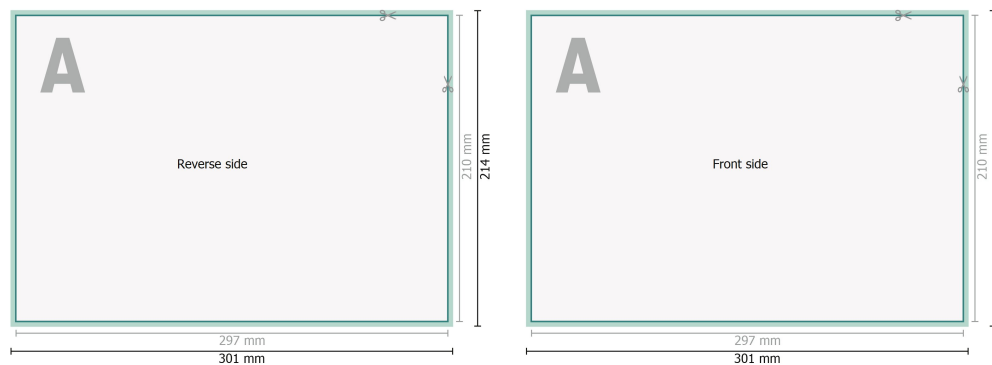

Datasheet

Loseblattsammlung, A4, 29,7 x 21 cm, Querformat, 4/4-farbig

Dataformat (incl. 2 mm bleed):
30,1 x 21,4 cm

bleed:
2 mm

Trimmed size:
29,7 x 21 cm

Safety margin:
4 mm
Maintaining space between the text/information and the edge of the trimmed format prevents undesirable cuts.

Explanation of symbols

-  Bleed
-  Reading direction
-  Trimmed size
-  Data format

Sequence of pages
Create pages consecutively as individual pages.

finished product

Please note:

Allow for trim allowance and safety margin according to instructions.

Arrange background graphics, images or graphics up to the edge of the data format.

Tolerances may occur during production due to cutting, punching and folding processes.

Printing data: Instructions and templates can be found under the menu item *Printing data at*