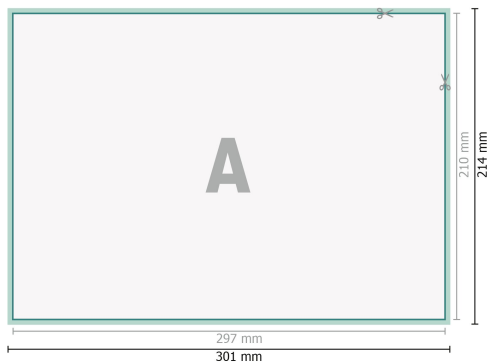

# Datasheet

Loseblattsammlung, A4, 29,7 x 21 cm, Querformat, 4/0-farbig

**Dataformat (incl. 2 mm bleed):**  
30,1 x 21,4 cm

**bleed:**  
2 mm

**Trimmed size:**  
29,7 x 21 cm

**Safety margin:**  
4 mm  
Maintaining space between the text/information and the edge of the trimmed format prevents undesirable cuts.

## Explanation of symbols

-  Bleed
-  Reading direction
-  Trimmed size
-  Data format

**Sequence of pages**  
Create pages consecutively as individual pages.

finished product

## Please note:

Allow for trim allowance and safety margin according to instructions.

Arrange background graphics, images or graphics up to the edge of the data format.

Tolerances may occur during production due to cutting, punching and folding processes.