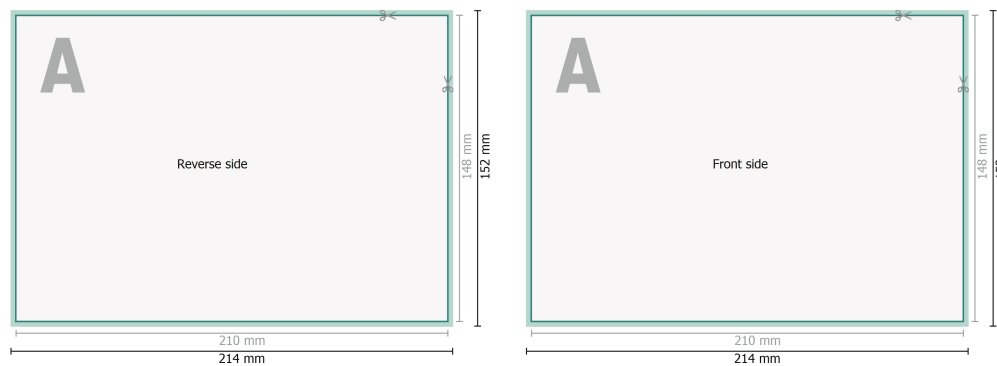

Datasheet

Loseblattsammlung, A5, 21 x 14,8 cm, Querformat, 4/4-farbig

Dataformat (incl. 2 mm bleed):
21,4 x 15,2 cm

bleed:
2 mm

Trimmed size:
21 x 14,8 cm

Safety margin:
4 mm
Maintaining space between the text/information and the edge of the trimmed format prevents undesirable cuts.

Sequence of pages

Create pages consecutively as individual pages.

finished product

Please note:

Allow for trim allowance and safety margin according to instructions.

Arrange background graphics, images or graphics up to the edge of the data format.