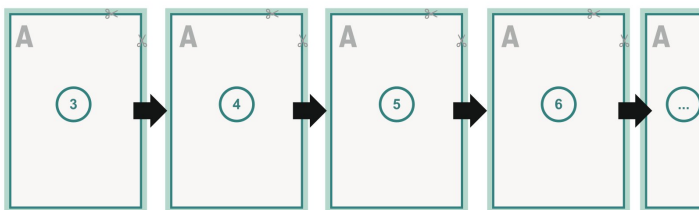

Catalogues, adhesive-bound, A4

cover

Outside

Inside

inner part

Sequence of pages

Create pages consecutively as individual pages.

finished product

Dataformat (incl. 2 mm bleed):

21,4 x 30,1 cm

Trimmed size (closed):

21 x 29,7 cm

bleed:

2 mm

Safety margin:

5 mm

Maintaining space between the text/information and the edge of the trimmed format prevents undesirable cuts.

Explanation of symbols

Bleed

Reading direction

We will cut/perforate your product here

Creasing/Folding

Please note:

Allow for trim allowance and safety margin according to instructions.

Arrange background graphics, images or graphics up to the edge of the data format.

Tolerances may occur during production due to cutting, punching and folding processes.