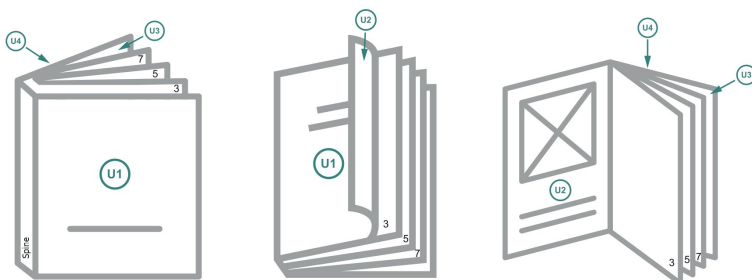

Catalogues, adhesive-bound, A4

cover

Outside

Inside

inner part

Sequence of pages

Create pages consecutively as individual pages.

finished product

Dataformat (incl. 2 mm bleed):

21,4 x 30,1 cm

Trimmed size (closed):

21 x 29,7 cm

bleed:

2 mm

Safety margin:

5 mm

Maintaining space between the text/information and the edge of the trimmed format prevents undesirable cuts.

Explanation of symbols

Bleed

Reading direction

We will cut/perforate your product here

Creasing/Folding

Please note:

Allow for trim allowance and safety margin according to instructions.

Arrange background graphics, images or graphics up to the edge of the data format.

Tolerances may occur during production due to cutting, punching and folding processes.