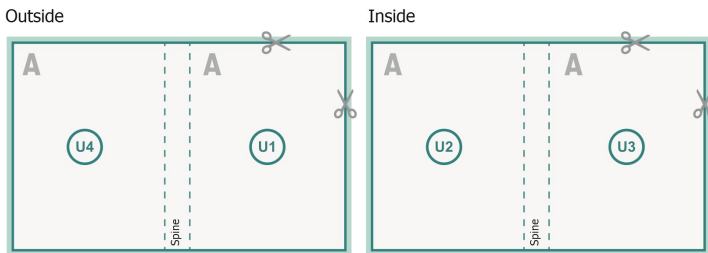

## Adhesive Binding (short runs), A4

cover

inner part

### Sequence of pages

Create pages consecutively as individual pages.

finished product

**Dataformat (incl. 2 mm bleed):**

21,4 x 30,1 cm

**Trimmed size (closed):**

21 x 29,7 cm

**bleed:**

2 mm

**Safety margin:**

4 mm

Maintaining space between the text/information and the edge of the trimmed format prevents undesirable cuts.