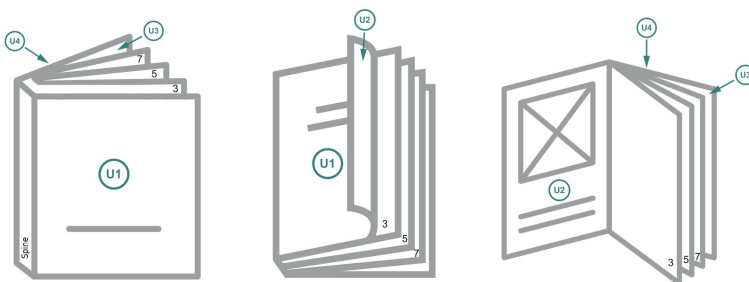

## Adhesive Binding (short runs), A4

cover

inner part

### Sequence of pages

Create pages consecutively as individual pages.

finished product

**Dataformat (incl. 2 mm bleed):**

21,4 x 30,1 cm

**Trimmed size (closed):**

21 x 29,7 cm

**bleed:**

2 mm

**Safety margin:**

4 mm

Maintaining space between the text/information and the edge of the trimmed format prevents undesirable cuts.

### Please note:

Allow for trim allowance and safety margin according to instructions.

Arrange background graphics, images or graphics up to the edge of the data format.

Tolerances may occur during production due to cutting, punching and folding processes.