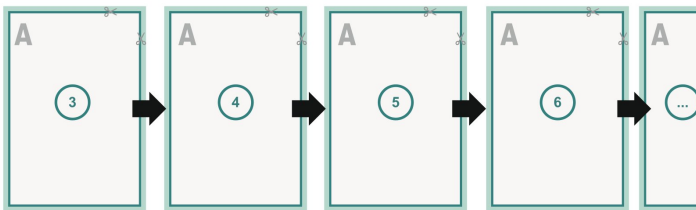

## Adhesive Binding (short runs), A4

cover

inner part

### Sequence of pages

Create pages consecutively as individual pages.

finished product

**Dataformat (incl. 2 mm bleed):**

21,4 x 30,1 cm

**Trimmed size (closed):**

21 x 29,7 cm

**bleed:**

2 mm

**Safety margin:**

4 mm

Maintaining space between the text/information and the edge of the trimmed format prevents undesirable cuts.

### Please note:

Allow for trim allowance and safety margin according to instructions.

Arrange background graphics, images or graphics up to the edge of the data format.

Tolerances may occur during production due to cutting, punching and folding processes.