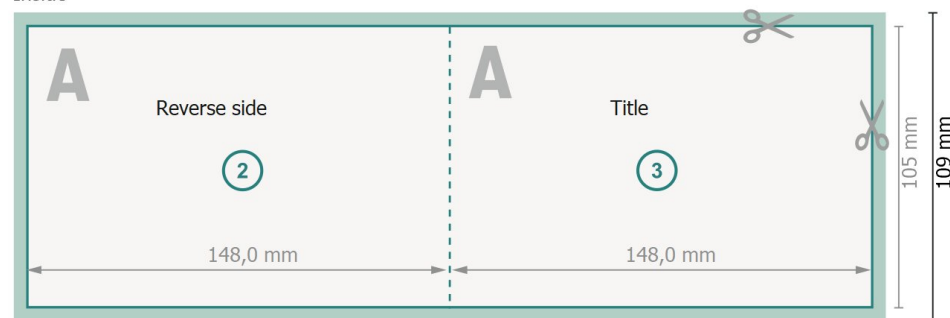

Datasheet

Folded Leaflets Landscape, A6

4 pages, 1 fold

Outside

Inside

Dataformat (incl. 2 mm bleed):
30 x 10,9 cm

bleed:
2 mm

Trimmed size:
29,6 x 10,5 cm

Trimmed size (closed):
14,8 x 10,5 cm

Safety margin:
4 mm
Maintaining space between the text/information and the edge of the trimmed format prevents undesirable cuts.

Explanation of symbols

-  Bleed
-  Reading direction
-  Trimmed size
-  Data format
-  We will cut/perforate your product here
-  Creasing/Folding

Please note:

Allow for trim allowance and safety margin according to instructions.

Arrange background graphics, images or graphics up to the edge of the data format.

Tolerances may occur during production due to cutting, punching and folding processes.