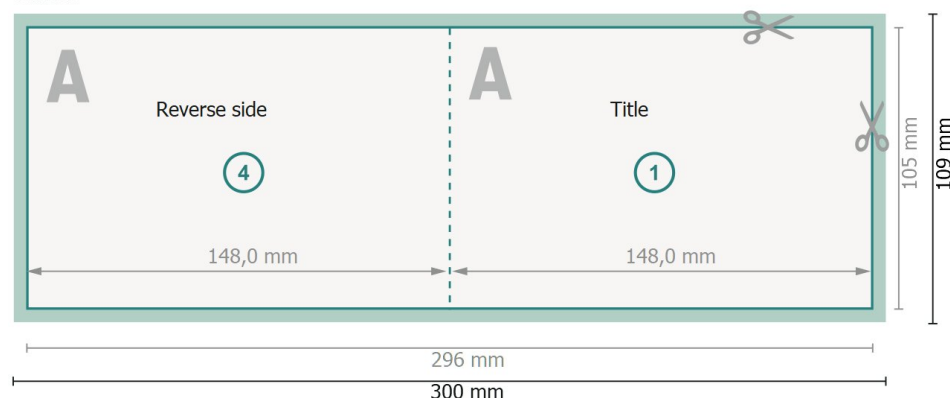

Datasheet

Folded Leaflets Landscape, A6

4 pages, 1 fold

Outside

Inside

Dataformat (incl. 2 mm bleed):
30 x 10,9 cm

bleed:
2 mm

Trimmed size:
29,6 x 10,5 cm

Trimmed size (closed):
14,8 x 10,5 cm

Safety margin:
4 mm
Maintaining space between the text/information and the edge of the trimmed format prevents undesirable cuts.

Explanation of symbols

-  Bleed
-  Reading direction
-  Trimmed size
-  Data format
-  We will cut/perforate your product here
-  Creasing/Folding

Please note:

Allow for trim allowance and safety margin according to instructions.

Arrange background graphics, images or graphics up to the edge of the data format.

Tolerances may occur during production due to cutting, punching and folding processes.