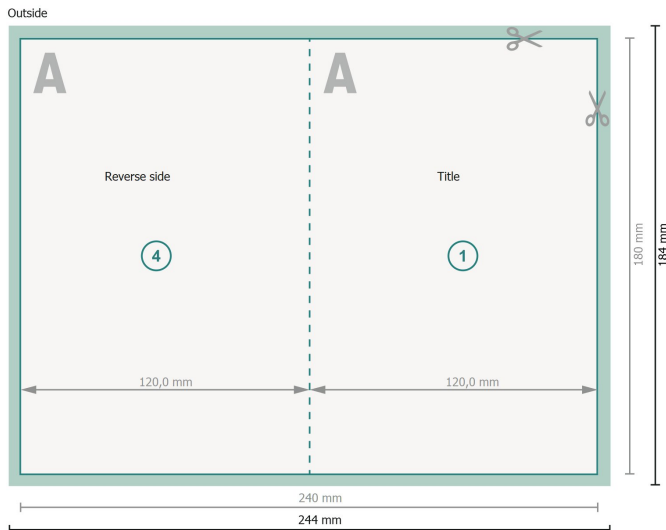

Folded Leaflets Portrait, DVD Booklet

4 pages, 1 fold

Dataformat (incl. 2 mm bleed):

24,4 x 18,4 cm

bleed:

2 mm

Trimmed size:

24 x 18 cm

Trimmed size (closed):

12 x 18 cm

Safety margin:

4 mm

Maintaining space between the text/information and the edge of the trimmed format prevents undesirable cuts.

Explanation of symbols

- Bleed
- Reading direction
- Trimmed size
- Data format
- We will cut/perforate your product here
- Creasing/Folding

Please note:

Allow for trim allowance and safety margin according to instructions.

Arrange background graphics, images or graphics up to the edge of the data format.

Tolerances may occur during production due to cutting, punching and folding processes.