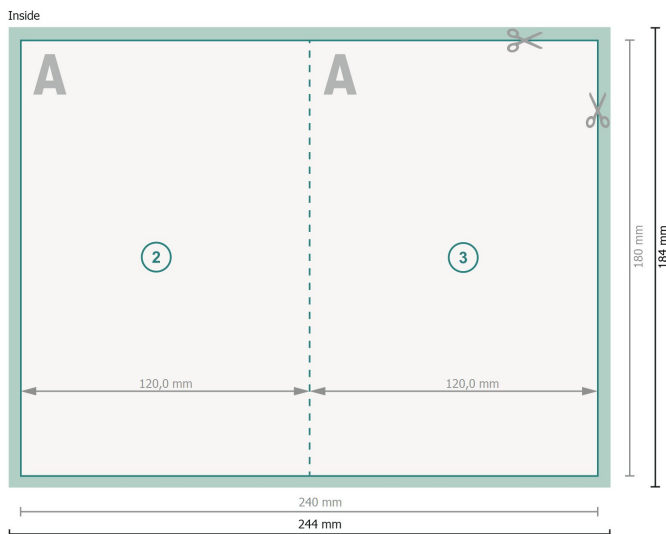

Folded Leaflets Portrait, DVD Booklet

4 pages, 1 fold

Dataformat (incl. 2 mm bleed):

24,4 x 18,4 cm

bleed:

2 mm

Trimmed size:

24 x 18 cm

Trimmed size (closed):

12 x 18 cm

Safety margin:

4 mm

Maintaining space between the text/information and the edge of the trimmed format prevents undesirable cuts.

Explanation of symbols

- Bleed
- Reading direction
- Trimmed size
- Data format
- We will cut/perforate your product here
- Creasing/Folding

Please note:

Allow for trim allowance and safety margin according to instructions.

Arrange background graphics, images or graphics up to the edge of the data format.

Tolerances may occur during production due to cutting, punching and folding processes.