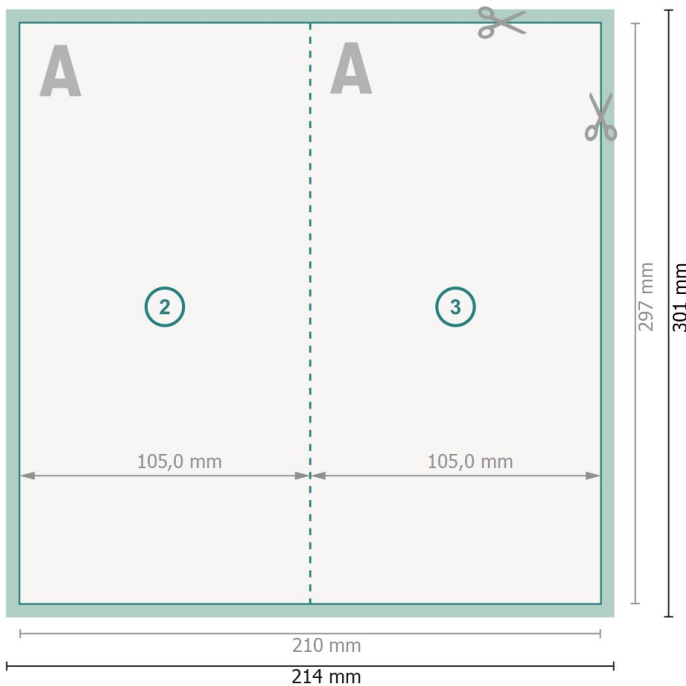

## Folded Leaflets Portrait, A4 Half

4 pages, 1 fold

Outside

Inside

**Dataformat (incl. 2 mm bleed):**

21,4 x 30,1 cm

**bleed:**

2 mm

**Trimmed size:**

21 x 29,7 cm

**Trimmed size (closed):**

10,5 x 29,7 cm

**Safety margin:**

4 mm

Maintaining space between the text/information and the edge of the trimmed format prevents undesirable cuts.

**Explanation of symbols**

Bleed

Reading direction

Trimmed size

Data format

We will cut/perforate your product here

Creasing/Folding

**Please note:**

Allow for trim allowance and safety margin according to instructions.

Arrange background graphics, images or graphics up to the edge of the data format.

Tolerances may occur during production due to cutting, punching and folding processes.

Printing data: Instructions and templates can be found under the menu item *Printing data* at [www.onlineprinters.co.uk](http://www.onlineprinters.co.uk)