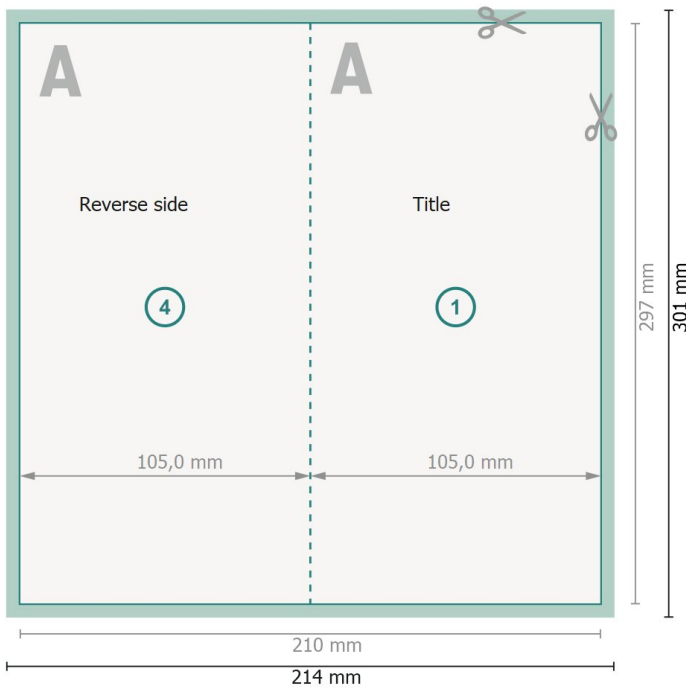

## Folded Leaflets Portrait, A4 Half

4 pages, 1 fold

Outside

Inside

**Dataformat (incl. 2 mm bleed):**

21,4 x 30,1 cm

**bleed:**

2 mm

**Trimmed size:**

21 x 29,7 cm

**Trimmed size (closed):**

10,5 x 29,7 cm

**Safety margin:**

4 mm

Maintaining space between the text/information and the edge of the trimmed format prevents undesirable cuts.

**Explanation of symbols**

Bleed

Reading direction

Trimmed size

Data format

We will cut/perforate your product here

Creasing/Folding

**Please note:**

Allow for trim allowance and safety margin according to instructions.

Arrange background graphics, images or graphics up to the edge of the data format.

Tolerances may occur during production due to cutting, punching and folding processes.

Printing data: Instructions and templates can be found under the menu item *Printing data* at [www.onlineprinters.co.uk](http://www.onlineprinters.co.uk)