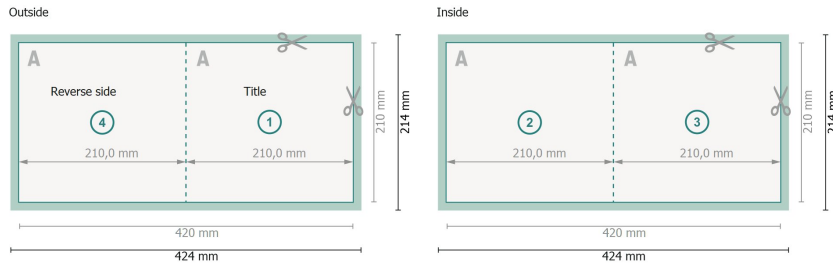

## Folded Leaflets Portrait, A4-Square

4 pages, 1 fold

**Dataformat (incl. 2 mm bleed):**  
42,4 x 21,4 cm

**bleed:**  
2 mm

**Trimmed size:**  
42 x 21 cm

**Trimmed size (closed):**  
21 x 21 cm

**Safety margin:**  
4 mm

Maintaining space between the text/information and the edge of the trimmed format prevents undesirable cuts.

### Explanation of symbols

- Bleed
- Reading direction
- Trimmed size
- Data format
- We will cut/perforate your product here
- Creasing/Folding

### Please note:

Allow for trim allowance and safety margin according to instructions.

Arrange background graphics, images or graphics up to the edge of the data format.

Tolerances may occur during production due to cutting, punching and folding processes.