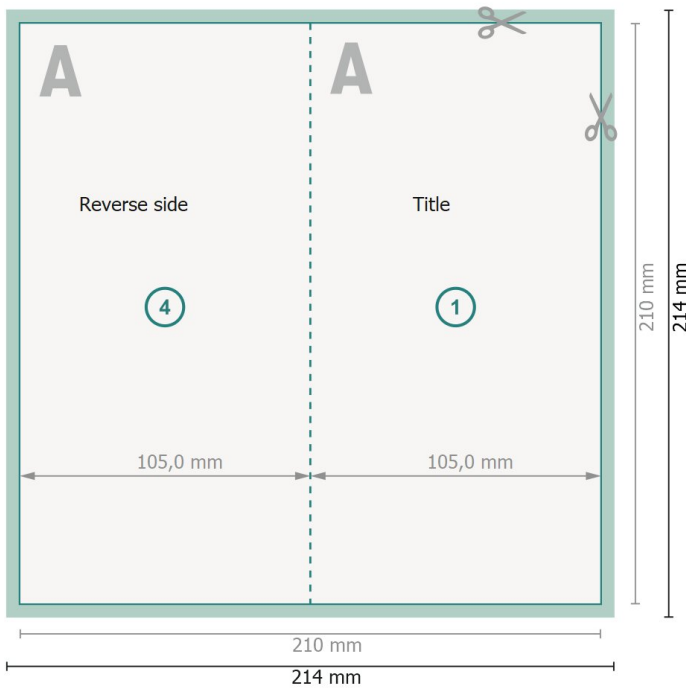

Folded Leaflets Portrait, DL

4 pages, 1 fold

Outside

Inside

Dataformat (incl. 2 mm bleed):

21,4 x 21,4 cm

bleed:

2 mm

Trimmed size:

21 x 21 cm

Trimmed size (closed):

10,5 x 21 cm

Safety margin:

4 mm

Maintaining space between the text/information and the edge of the trimmed format prevents undesirable cuts.

Explanation of symbols

Bleed

Reading direction

Trimmed size

Data format

We will cut/perforate your product here

Creasing/Folding

Please note:

Allow for trim allowance and safety margin according to instructions.

Arrange background graphics, images or graphics up to the edge of the data format.

Tolerances may occur during production due to cutting, punching and folding processes.

Printing data: Instructions and templates can be found under the menu item *Printing data* at www.onlineprinters.co.uk