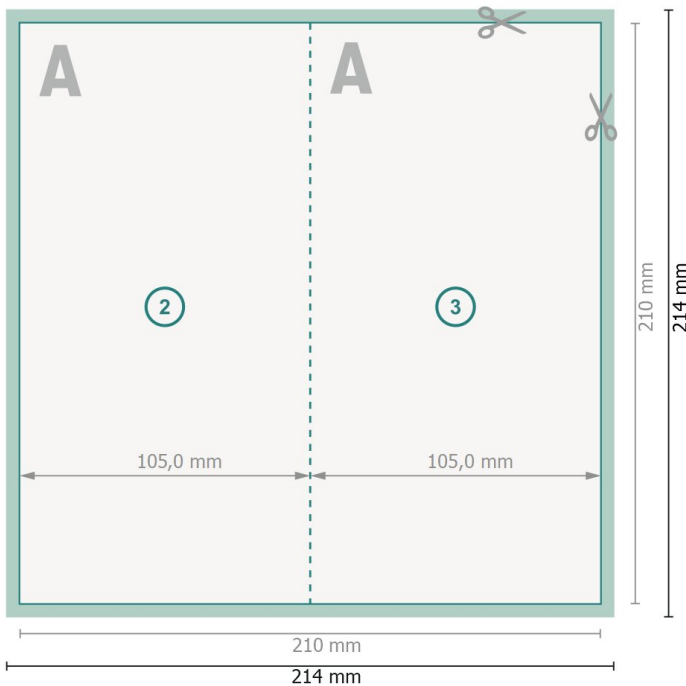

Folded Leaflets Portrait, DL

4 pages, 1 fold

Outside

Inside

Dataformat (incl. 2 mm bleed):

21,4 x 21,4 cm

bleed:

2 mm

Trimmed size:

21 x 21 cm

Trimmed size (closed):

10,5 x 21 cm

Safety margin:

4 mm

Maintaining space between the text/information and the edge of the trimmed format prevents undesirable cuts.

Explanation of symbols

Bleed

Reading direction

Trimmed size

Data format

We will cut/perforate your product here

Creasing/Folding

Please note:

Allow for trim allowance and safety margin according to instructions.

Arrange background graphics, images or graphics up to the edge of the data format.

Tolerances may occur during production due to cutting, punching and folding processes.

Printing data: Instructions and templates can be found under the menu item *Printing data* at www.onlineprinters.co.uk