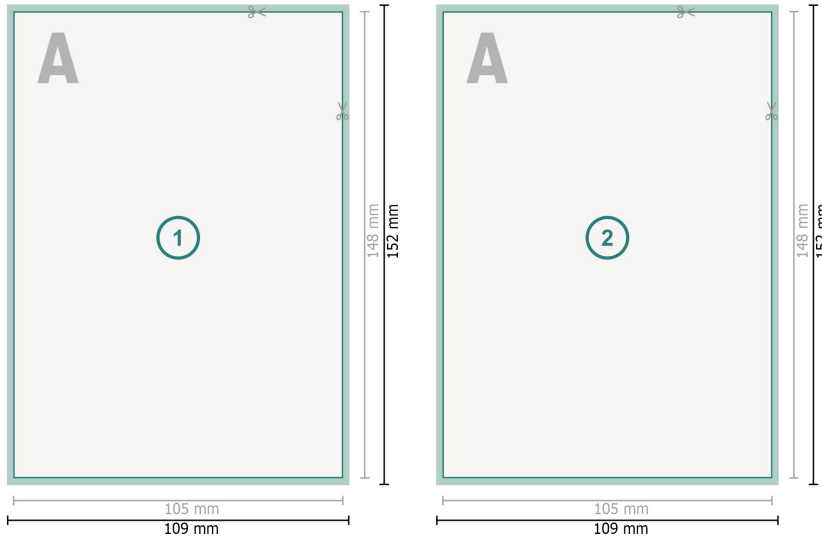

Eco/natural paper postcards, A6

**Dataformat (incl. 2 mm bleed):**

10,9 x 15,2 cm

bleed:

2 mm

Trimmed size:

10,5 x 14,8 cm

Safety margin:

4 mm

Maintaining space between the text/information and the edge of the trimmed format prevents undesirable cuts.

Explanation of symbols

 Bleed

 Reading direction

 Trimmed size

 Data format

 We will cut/perforate your product here

Please note:

Allow for trim allowance and safety margin according to instructions.

Arrange background graphics, images or graphics up to the edge of the data format.

Tolerances may occur during production due to cutting, punching and folding processes.