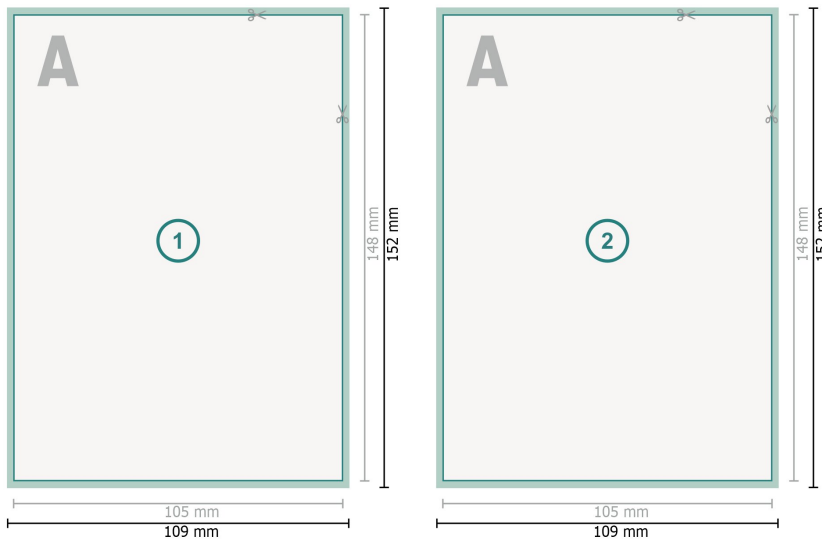

Autograph cards, A6

**Dataformat (incl. 2 mm bleed):**

10,9 x 15,2 cm

bleed:

2 mm

Trimmed size:

10,5 x 14,8 cm

Safety margin:

4 mm

Maintaining space between the text/information and the edge of the trimmed format prevents undesirable cuts.

Explanation of symbols

 Bleed

 Reading direction

 Trimmed size

 Data format

 We will cut/perforate your product here

Please note:

Allow for trim allowance and safety margin according to instructions.

Arrange background graphics, images or graphics up to the edge of the data format.

Tolerances may occur during production due to cutting, punching and folding processes.