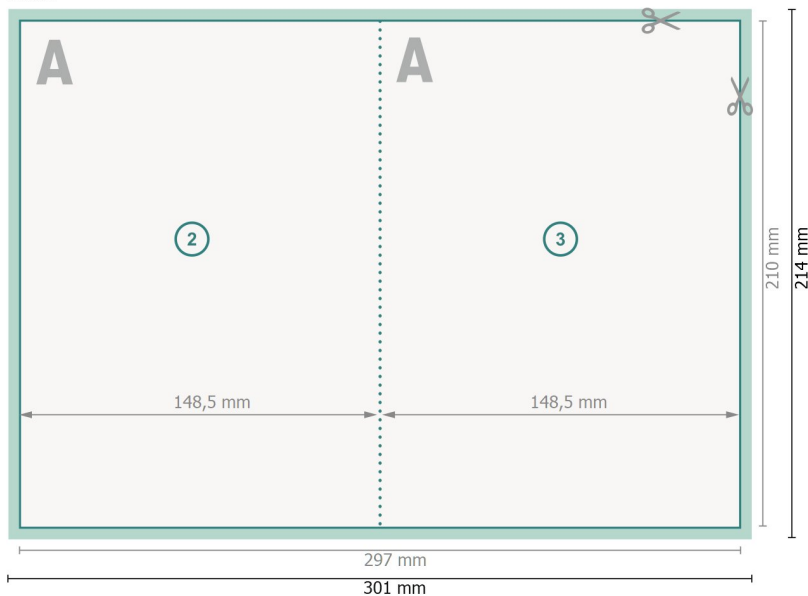

Perforated Folded Leaflets Portrait, A5

4 pages, 1 fold

Outside

Inside

Dataformat (incl. 2 mm bleed):

30,1 x 21,4 cm

bleed:

2 mm

Trimmed size:

29,7 x 21 cm

Trimmed size (closed):

14,8 x 21 cm

Safety margin:

4 mm

Maintaining space between the text/information and the edge of the trimmed format prevents undesirable cuts.

Explanation of symbols

Bleed

Reading direction

Trimmed size

Data format

We will cut/perforate your product here

Perforation

Please note:

Allow for trim allowance and safety margin according to instructions.

Arrange background graphics, images or graphics up to the edge of the data format.

Tolerances may occur during production due to cutting, punching and folding processes.

Printing data: Instructions and templates can be found under the menu item *Printing data* at www.onlineprinters.co.uk