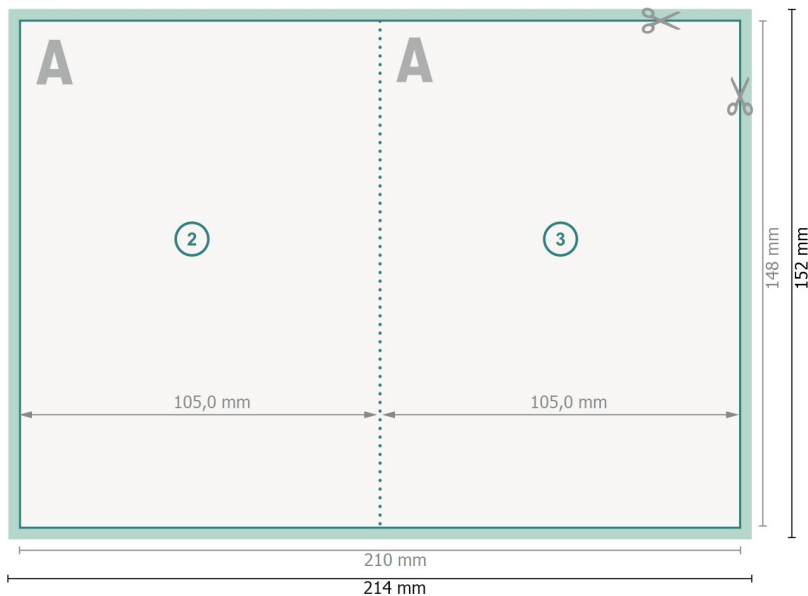

Perforated Folded Leaflets Portrait, A6

4 pages, 1 fold

Outside

Inside

Dataformat (incl. 2 mm bleed):

21,4 x 15,2 cm

bleed:

2 mm

Trimmed size:

21 x 14,8 cm

Trimmed size (closed):

10,5 x 14,8 cm

Safety margin:

4 mm

Maintaining space between the text/information and the edge of the trimmed format prevents undesirable cuts.

Explanation of symbols

Bleed

Reading direction

Trimmed size

Data format

We will cut/perforate your product here

Perforation

Please note:

Allow for trim allowance and safety margin according to instructions.

Arrange background graphics, images or graphics up to the edge of the data format.

Tolerances may occur during production due to cutting, punching and folding processes.

Printing data: Instructions and templates can be found under the menu item *Printing data* at www.onlineprinters.co.uk