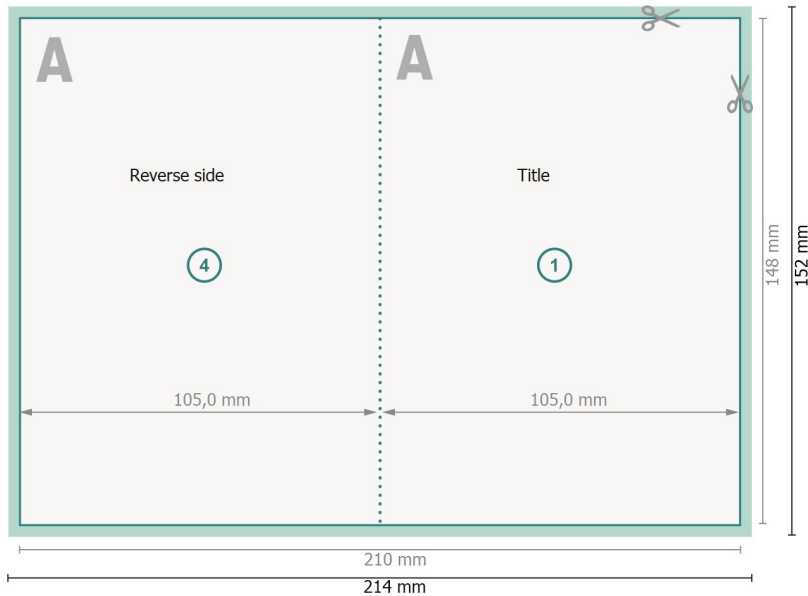

Perforated Folded Leaflets Portrait, A6

4 pages, 1 fold

Outside

Inside

Dataformat (incl. 2 mm bleed):

21,4 x 15,2 cm

bleed:

2 mm

Trimmed size:

21 x 14,8 cm

Trimmed size (closed):

10,5 x 14,8 cm

Safety margin:

4 mm

Maintaining space between the text/information and the edge of the trimmed format prevents undesirable cuts.

Explanation of symbols

Bleed

Reading direction

Trimmed size

Data format

We will cut/perforate your product here

Perforation

Please note:

Allow for trim allowance and safety margin according to instructions.

Arrange background graphics, images or graphics up to the edge of the data format.

Tolerances may occur during production due to cutting, punching and folding processes.

Printing data: Instructions and templates can be found under the menu item *Printing data* at www.onlineprinters.co.uk