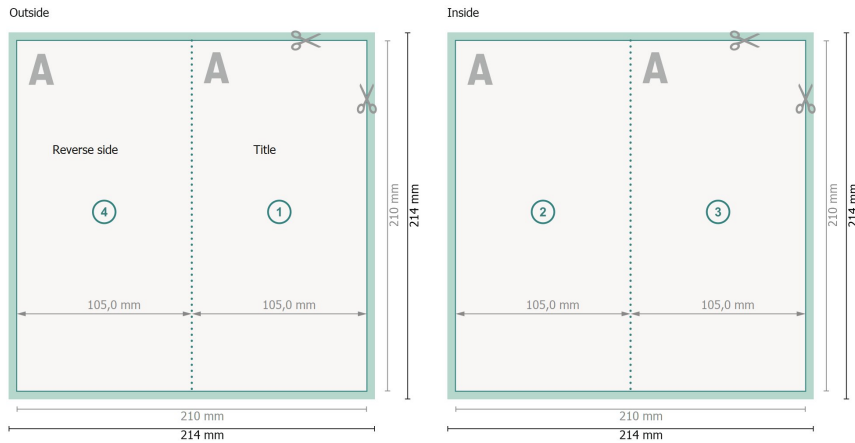

Perforated Folded Leaflets Portrait, DL

4 pages, 1 fold

Dataformat (incl. 2 mm bleed):
21,4 x 21,4 cm

bleed:
2 mm

Trimmed size:
21 x 21 cm

Trimmed size (closed):
10,5 x 21 cm

Safety margin:
4 mm

Maintaining space between the text/information and the edge of the trimmed format prevents undesirable cuts.

Explanation of symbols

- Bleed
- Reading direction
- Trimmed size
- Data format
- We will cut/perforate your product here
- Perforation

Please note:

Allow for trim allowance and safety margin according to instructions.

Arrange background graphics, images or graphics up to the edge of the data format.

Tolerances may occur during production due to cutting, punching and folding processes.

Printing data: Instructions and templates can be found under the menu item *Printing data* at www.onlineprinters.co.uk