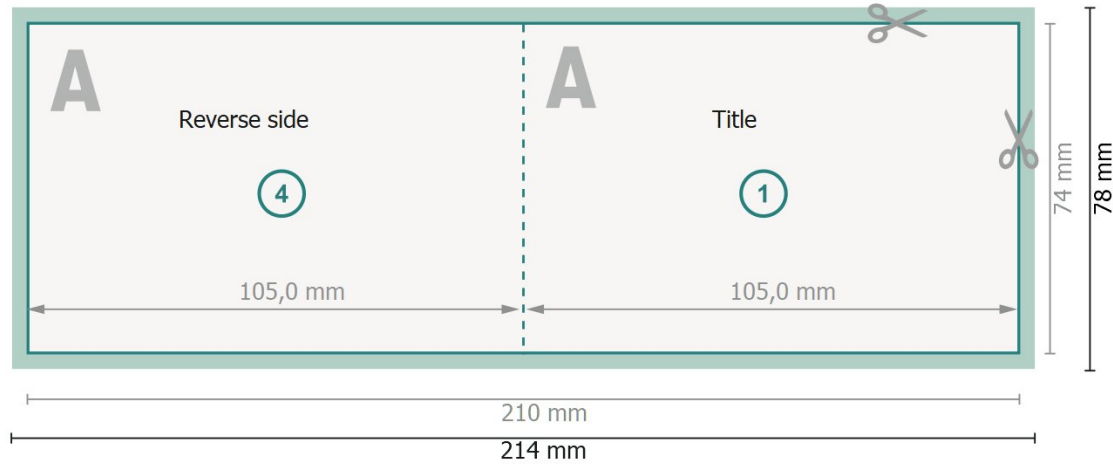

Folded Cards Landscape, A7

1 fold

Outside

Inside

Dataformat (incl. 2 mm bleed):

21,4 x 7,8 cm

bleed:

2 mm

Trimmed size:

21 x 7,4 cm

Trimmed size (closed):

10,5 x 7,4 cm

Safety margin:

4 mm

Maintaining space between the text/information and the edge of the trimmed format prevents undesirable cuts.

Explanation of symbols

 Bleed

 Reading direction

 Trimmed size

 Data format

 We will cut/perforate your product here

Please note:

Allow for trim allowance and safety margin according to instructions.

Arrange background graphics, images or graphics up to the edge of the data format.