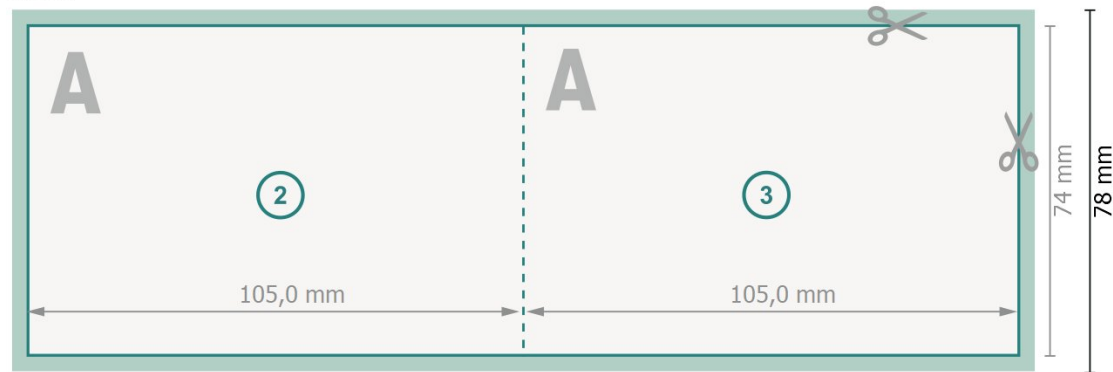

Folded Cards Landscape, A7

1 fold

Outside

Inside

Dataformat (incl. 2 mm bleed):

21,4 x 7,8 cm

bleed:

2 mm

Trimmed size:

21 x 7,4 cm

Trimmed size (closed):

10,5 x 7,4 cm

Safety margin:

4 mm

Maintaining space between the text/information and the edge of the trimmed format prevents undesirable cuts.

Explanation of symbols

 Bleed

 Reading direction

 Trimmed size

 Data format

 We will cut/perforate your product here

Please note:

Allow for trim allowance and safety margin according to instructions.

Arrange background graphics, images or graphics up to the edge of the data format.