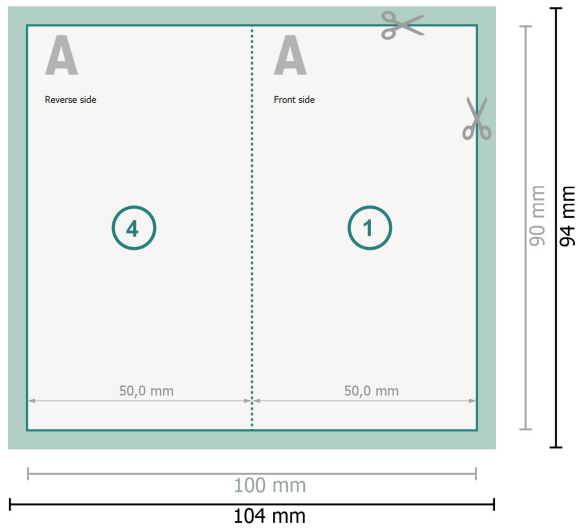

Fold. business card Portrait, 5.0 x 9.0 cm

1 fold

Dataformat (incl. 2 mm bleed):

10,4 x 9,4 cm

bleed:

2 mm

Trimmed size:

10 x 9 cm

Trimmed size (closed):

5 x 9 cm

Safety margin:

4 mm

Maintaining space between the text/information and the edge of the trimmed format prevents undesirable cuts.

Explanation of symbols

 Bleed

 Reading direction

 Trimmed size

 Data format

 Creasing/Folding

Please note:

Allow for trim allowance and safety margin according to instructions.

Arrange background graphics, images or graphics up to the edge of the data format.