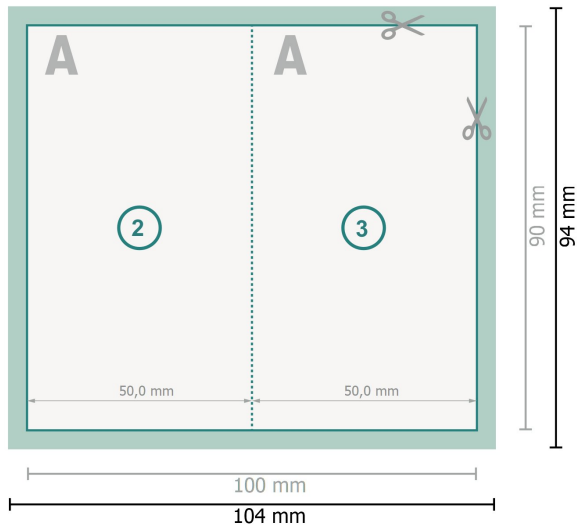

Fold. business card Portrait, 5.0 x 9.0 cm

1 fold

Dataformat (incl. 2 mm bleed):

10,4 x 9,4 cm

bleed:

2 mm

Trimmed size:

10 x 9 cm

Trimmed size (closed):

5 x 9 cm

Safety margin:

4 mm

Maintaining space between the text/information and the edge of the trimmed format prevents undesirable cuts.

Explanation of symbols

 Bleed

 Reading direction

 Trimmed size

 Data format

 Creasing/Folding

Please note:

Allow for trim allowance and safety margin according to instructions.

Arrange background graphics, images or graphics up to the edge of the data format.