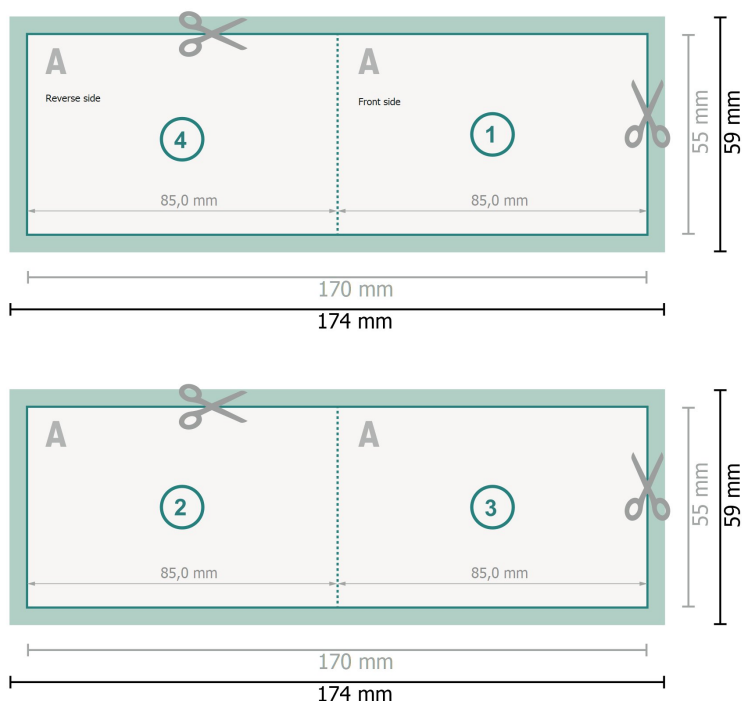

Fold. business card Landscape, 8.5 x 5.5 cm

1 fold

Dataformat (incl. 2 mm bleed):

17,4 x 5,9 cm

bleed:

2 mm

Trimmed size:

17 x 5,5 cm

Trimmed size (closed):

8,5 x 5,5 cm

Safety margin:

4 mm

Maintaining space between the text/information and the edge of the trimmed format prevents undesirable cuts.

Explanation of symbols

 Bleed

 Reading direction

 Trimmed size

 Data format

 Creasing/Folding

Please note:

Allow for trim allowance and safety margin according to instructions.

Arrange background graphics, images or graphics up to the edge of the data format.