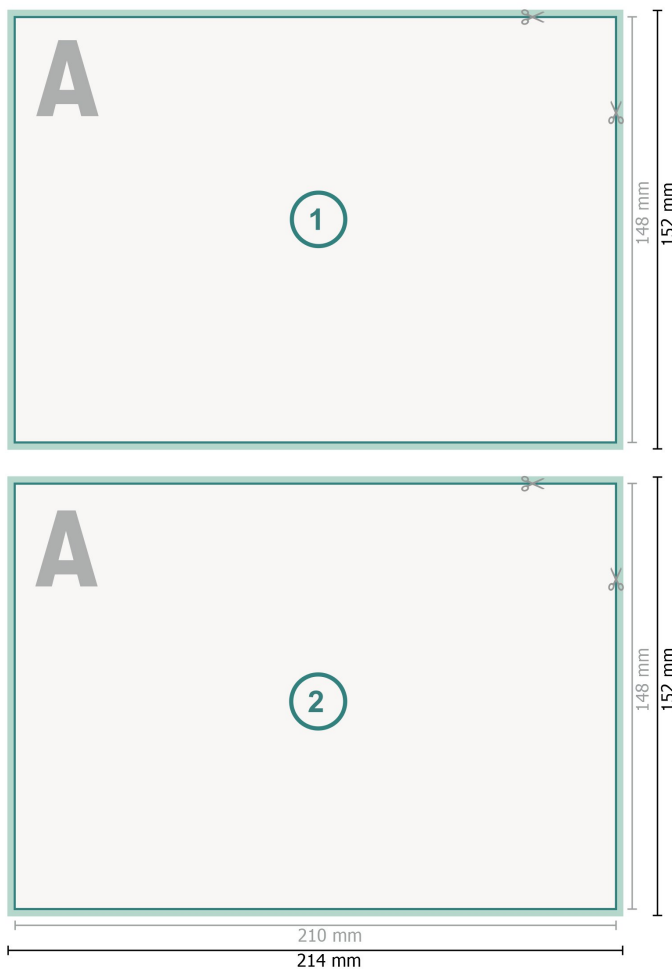

Greeting cards Landscape, A5

**Dataformat (incl. 2 mm bleed):**

21,4 x 15,2 cm

bleed:

2 mm

Trimmed size:

21 x 14,8 cm

Safety margin:

4 mm

Maintaining space between the text/information and the edge of the trimmed format prevents undesirable cuts.

Explanation of symbols

- Bleed
- Reading direction
- Trimmed size
- Data format
- We will cut/perforate your product here

Please note:

Allow for trim allowance and safety margin according to instructions.

Arrange background graphics, images or graphics up to the edge of the data format.

Tolerances may occur during production due to cutting, punching and folding processes.