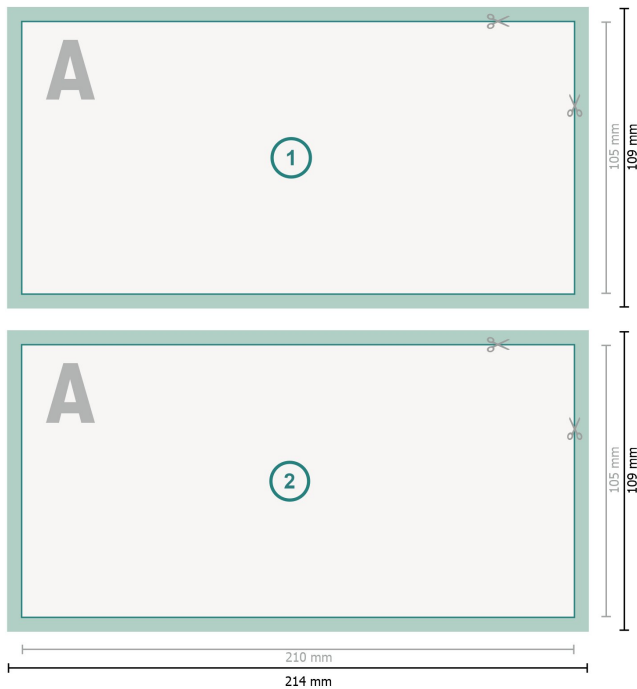

Greeting cards Landscape, DL

**Dataformat (incl. 2 mm bleed):**

21,4 x 10,9 cm

Trimmed size:

21 x 10,5 cm

bleed:

2 mm

Safety margin:

4 mm

Maintaining space between the text/information and the edge of the trimmed format prevents undesirable cuts.

Explanation of symbols

- Bleed
- Reading direction
- Trimmed size
- Data format
- We will cut/perforate your product here

Please note:

Allow for trim allowance and safety margin according to instructions.

Arrange background graphics, images or graphics up to the edge of the data format.

Tolerances may occur during production due to cutting, punching and folding processes.