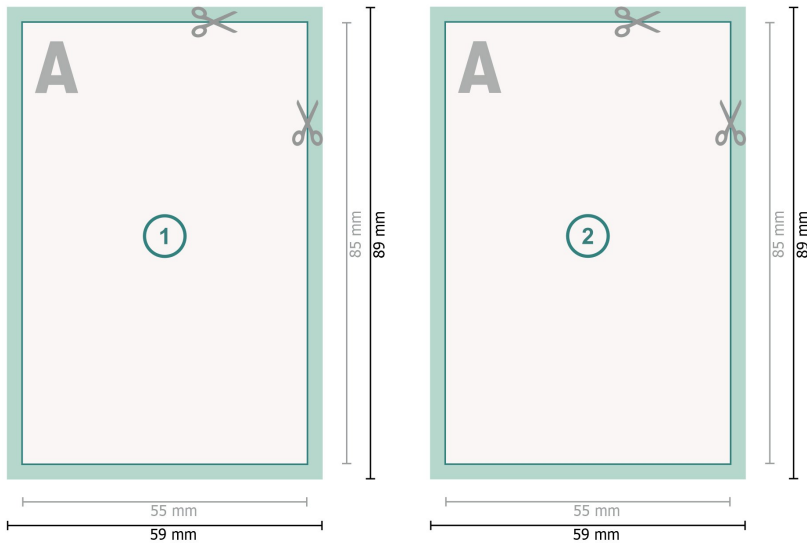

Greeting cards Portrait, 5.5 x 8.5 cm

**Dataformat (incl. 2 mm bleed):**

5,9 x 8,9 cm

bleed:

2 mm

Trimmed size:

5,5 x 8,5 cm

Safety margin:

4 mm

Maintaining space between the text/information and the edge of the trimmed format prevents undesirable cuts.

Explanation of symbols

 Bleed

 Reading direction

 Trimmed size

 Data format

 We will cut/perforate your product here

Please note:

Allow for trim allowance and safety margin according to instructions.

Arrange background graphics, images or graphics up to the edge of the data format.

Tolerances may occur during production due to cutting, punching and folding processes.