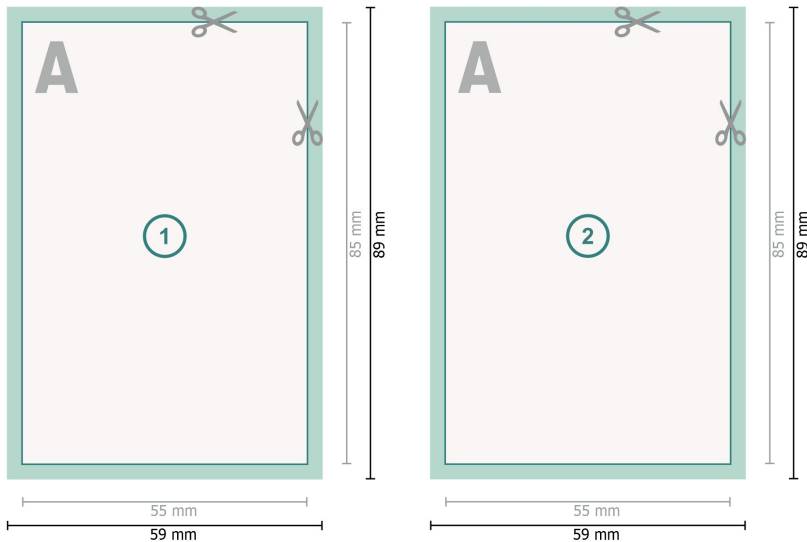

Invitation cards Portrait, 5.5 x 8.5 cm

**Dataformat (incl. 2 mm bleed):**

5,9 x 8,9 cm

bleed:

2 mm

Trimmed size:

5,5 x 8,5 cm

Safety margin:

4 mm

Maintaining space between the text/information and the edge of the trimmed format prevents undesirable cuts.

Explanation of symbols

 Bleed

 Reading direction

 Trimmed size

 Data format

 We will cut/perforate your product here

Please note:

Allow for trim allowance and safety margin according to instructions.

Arrange background graphics, images or graphics up to the edge of the data format.

Tolerances may occur during production due to cutting, punching and folding processes.