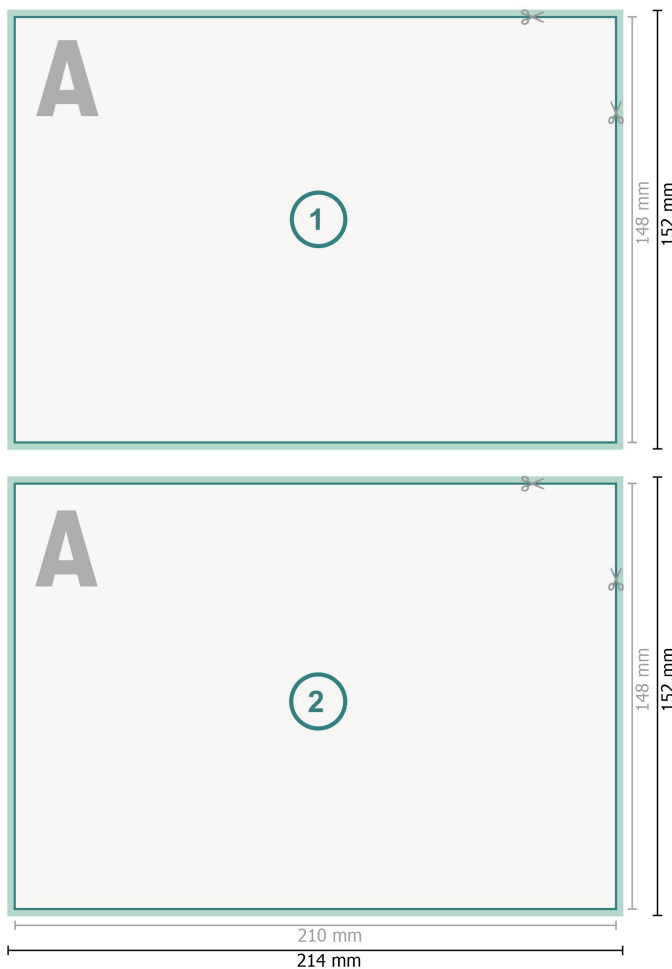

Thank you cards Landscape, A5

**Dataformat (incl. 2 mm bleed):**

21,4 x 15,2 cm

bleed:

2 mm

Trimmed size:

21 x 14,8 cm

Safety margin:

4 mm

Maintaining space between the text/information and the edge of the trimmed format prevents undesirable cuts.

Explanation of symbols

- Bleed
- Reading direction
- Trimmed size
- Data format
- We will cut/perforate your product here

Please note:

Allow for trim allowance and safety margin according to instructions.

Arrange background graphics, images or graphics up to the edge of the data format.

Tolerances may occur during production due to cutting, punching and folding processes.