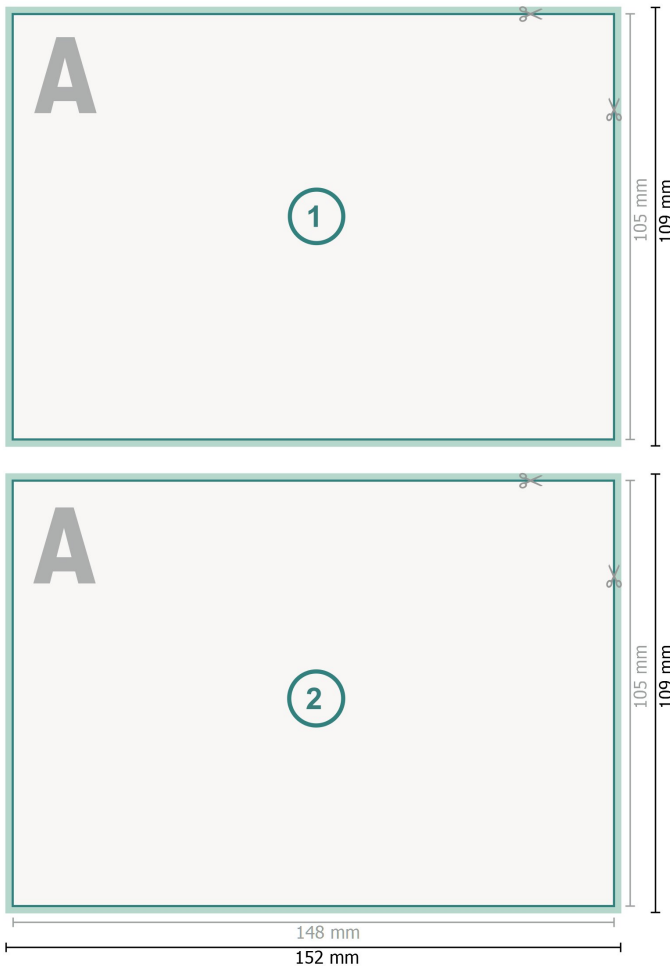

Thank you cards Landscape, A6

Dataformat (incl. 2 mm bleed):

15,2 x 10,9 cm

bleed:

2 mm

Trimmed size:

14,8 x 10,5 cm

Safety margin:

4 mm

Maintaining space between the text/information and the edge of the trimmed format prevents undesirable cuts.

Explanation of symbols

- Bleed
- Reading direction
- Trimmed size
- Data format
- We will cut/perforate your product here

Please note:

Allow for trim allowance and safety margin according to instructions.

Arrange background graphics, images or graphics up to the edge of the data format.

Tolerances may occur during production due to cutting, punching and folding processes.