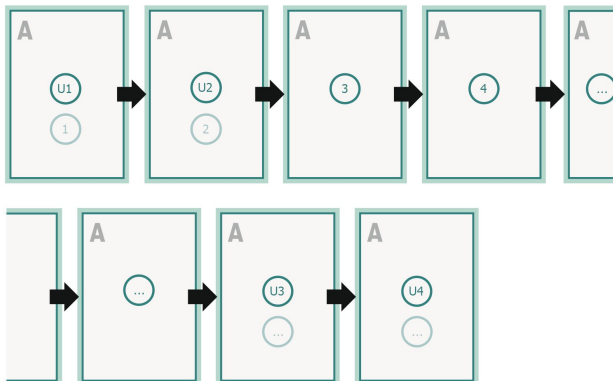

## Gummed Mount (rotary printing), A4

### Sequence of pages

Create pages consecutively as individual pages.

### Dataformat (incl. 2 mm bleed):

21,4 x 30,1 cm

### Trimmed size:

21 x 29,7 cm