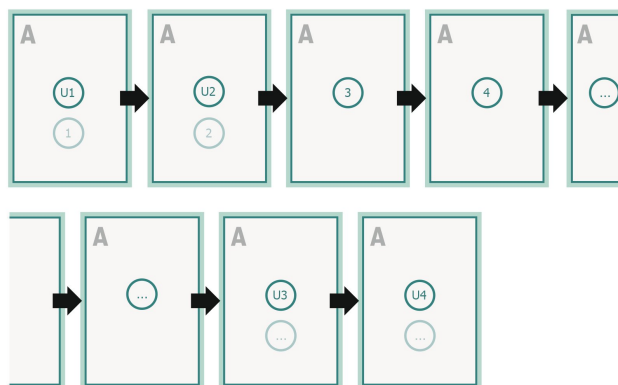

Gummed Mount Brochure, A3

Sequence of pages

Create pages consecutively as individual pages.

finished product

Please observe our artwork information

Dataformat (incl. 2 mm bleed):

30,1 x 42,4 cm

bleed:

2 mm

Trimmed size:

29,7 x 42 cm

Safety margin:

5 mm

Maintaining space between the text/information and the edge of the trimmed format prevents undesirable cuts.

Explanation of symbols

Bleed

Reading direction

Trimmed size

Data format

We will cut/perforate your product here

Please note:

Allow for trim allowance and safety margin according to instructions.

Arrange background graphics, images or graphics up to the edge of the data format.