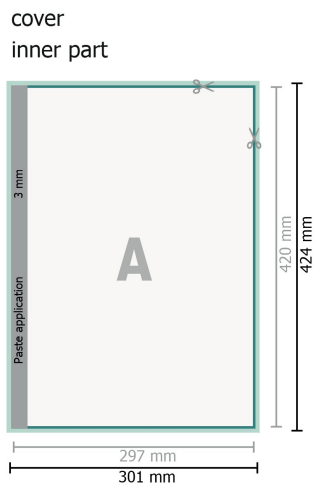

Gummed Mount Brochure, A3

Sequence of pages

Create pages consecutively as individual pages.

finished product

Please observe our artwork information

Dataformat (incl. 2 mm bleed):

30,1 x 42,4 cm

bleed:

2 mm

Trimmed size:

29,7 x 42 cm

Safety margin:

5 mm

Maintaining space between the text/information and the edge of the trimmed format prevents undesirable cuts.

Explanation of symbols

Bleed

Reading direction

Trimmed size

Data format

We will cut/perforate your product here

Please note:

Allow for trim allowance and safety margin according to instructions.

Arrange background graphics, images or graphics up to the edge of the data format.