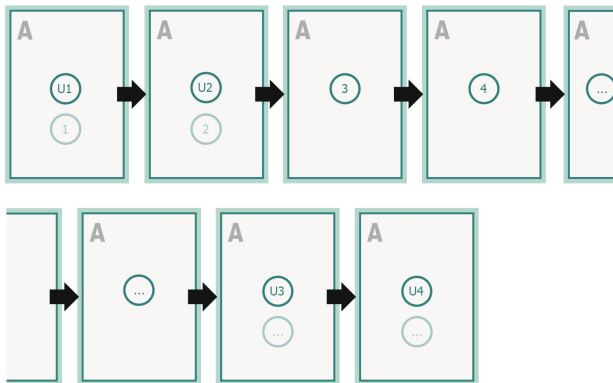

Gummed Mount Brochure, A5

Sequence of pages

Create pages consecutively as individual pages.

finished product

Please observe our artwork information

Dataformat (incl. 2 mm bleed):

15,2 x 21,4 cm

bleed:

2 mm

Trimmed size:

14,8 x 21 cm

Safety margin:

5 mm

Maintaining space between the text/information and the edge of the trimmed format prevents undesirable cuts.

Explanation of symbols

Bleed

Reading direction

Trimmed size

Data format

We will cut/perforate your product here

Please note:

Allow for trim allowance and safety margin according to instructions.

Arrange background graphics, images or graphics up to the edge of the data format.

Tolerances may occur during production due to cutting, punching and folding processes.

Printing data: Instructions and templates can be found under the menu item *Printing data* at www.onlineprinters.co.uk