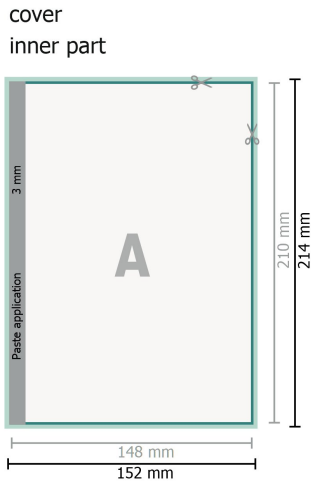

Gummed Mount Brochure, A5

Sequence of pages

Create pages consecutively as individual pages.

finished product

Please observe our artwork information

Dataformat (incl. 2 mm bleed):

15,2 x 21,4 cm

bleed:

2 mm

Trimmed size:

14,8 x 21 cm

Safety margin:

5 mm

Maintaining space between the text/information and the edge of the trimmed format prevents undesirable cuts.

Explanation of symbols

Bleed

Reading direction

Trimmed size

Data format

We will cut/perforate your product here

Please note:

Allow for trim allowance and safety margin according to instructions.

Arrange background graphics, images or graphics up to the edge of the data format.