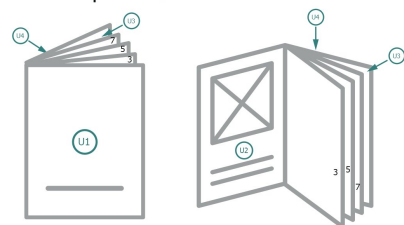

Gummed Mount Brochure, Art-Size

Sequence of pages

Create pages consecutively as individual pages.

finished product

Please observe our artwork information

Dataformat (incl. 2 mm bleed):

21,4 x 28,4 cm

bleed:

2 mm

Trimmed size:

21 x 28 cm

Safety margin:

5 mm

Maintaining space between the text/information and the edge of the trimmed format prevents undesirable cuts.

Explanation of symbols

Bleed

Reading direction

Trimmed size

Data format

We will cut/perforate your product here

Please note:

Allow for trim allowance and safety margin according to instructions.

Arrange background graphics, images or graphics up to the edge of the data format.