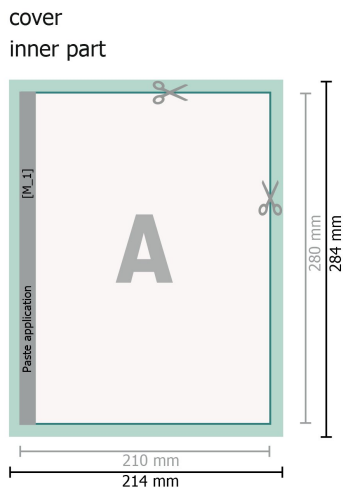

Gummed Mount Brochure, Art-Size

Sequence of pages

Create pages consecutively as individual pages.

finished product

Please observe our artwork information

Dataformat (incl. 2 mm bleed):

21,4 x 28,4 cm

bleed:

2 mm

Trimmed size:

21 x 28 cm

Safety margin:

5 mm

Maintaining space between the text/information and the edge of the trimmed format prevents undesirable cuts.

Explanation of symbols

Bleed

Reading direction

Trimmed size

Data format

We will cut/perforate your product here

Please note:

Allow for trim allowance and safety margin according to instructions.

Arrange background graphics, images or graphics up to the edge of the data format.