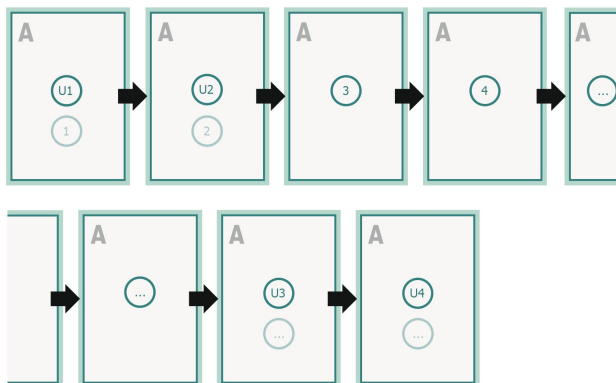

Gummed Mount Brochure, Art-Size

Sequence of pages

Create pages consecutively as individual pages.

finished product

Please observe our artwork information

Dataformat (incl. 2 mm bleed):

21,4 x 28,4 cm

bleed:

2 mm

Trimmed size:

21 x 28 cm

Safety margin:

5 mm

Maintaining space between the text/information and the edge of the trimmed format prevents undesirable cuts.

Explanation of symbols

Bleed

Reading direction

Trimmed size

Data format

We will cut/perforate your product here

Please note:

Allow for trim allowance and safety margin according to instructions.

Arrange background graphics, images or graphics up to the edge of the data format.

Tolerances may occur during production due to cutting, punching and folding processes.

Printing data: Instructions and templates can be found under the menu item *Printing data* at www.onlineprinters.co.uk