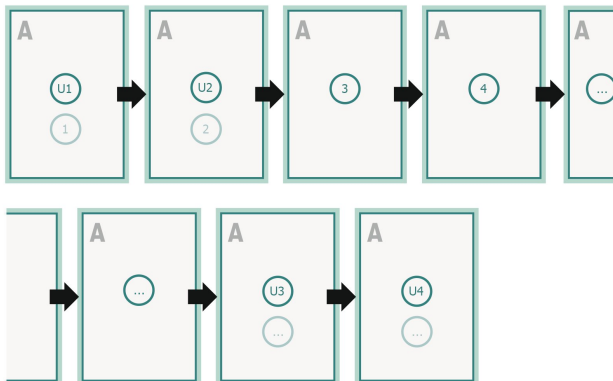

## Gummed Mount Brochure, A6-Square

cover  
inner part

### Sequence of pages

Create pages consecutively as individual pages.

### Dataformat (incl. 2 mm bleed):

10,9 x 10,9 cm

### Trimmed size:

10,5 x 10,5 cm