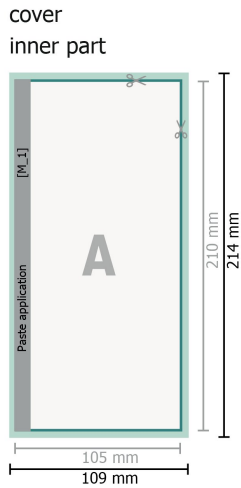

Gummed Mount Brochure, DL

Sequence of pages

Create pages consecutively as individual pages.