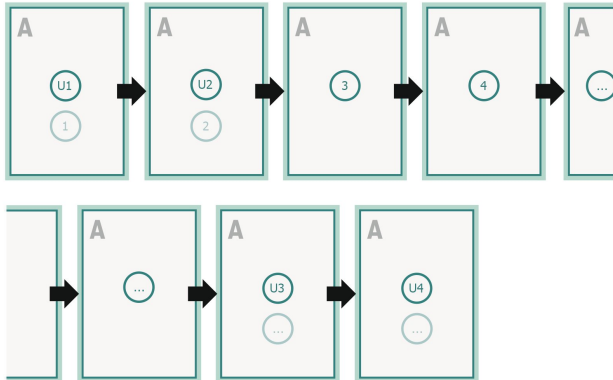

## Gummed Mount Brochure, DL

### Sequence of pages

Create pages consecutively as individual pages.

### Dataformat (incl. 2 mm bleed):

10,9 x 21,4 cm

### Trimmed size:

10,5 x 21 cm