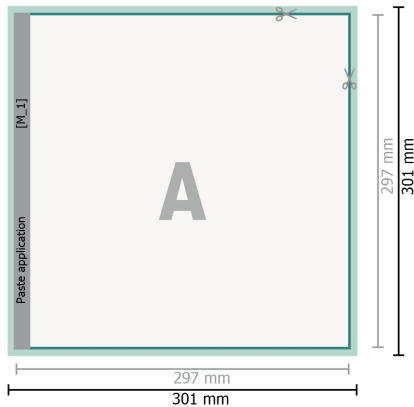

Gummed Mount Brochure, A3-Square

cover
inner part

Sequence of pages

Create pages consecutively as individual pages.

finished product

Please observe our artwork information

Dataformat (incl. 2 mm bleed):

30,1 x 30,1 cm

bleed:

2 mm

Trimmed size:

29,7 x 29,7 cm

Safety margin:

5 mm

Maintaining space between the text/information and the edge of the trimmed format prevents undesirable cuts.

Explanation of symbols

Bleed

Reading direction

Trimmed size

Data format

We will cut/perforate your product here

Please note:

Allow for trim allowance and safety margin according to instructions.

Arrange background graphics, images or graphics up to the edge of the data format.