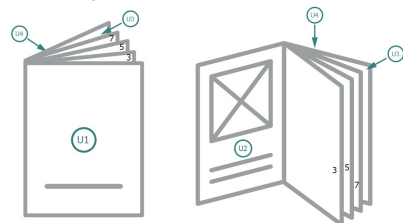

Gummed Mount Brochure, A3-Square

cover
inner part

Sequence of pages

Create pages consecutively as individual pages.

finished product

Please observe our artwork information

Dataformat (incl. 2 mm bleed):

30,1 x 30,1 cm

bleed:

2 mm

Trimmed size:

29,7 x 29,7 cm

Safety margin:

5 mm

Maintaining space between the text/information and the edge of the trimmed format prevents undesirable cuts.

Explanation of symbols

Bleed

Reading direction

Trimmed size

Data format

We will cut/perforate your product here

Please note:

Allow for trim allowance and safety margin according to instructions.

Arrange background graphics, images or graphics up to the edge of the data format.