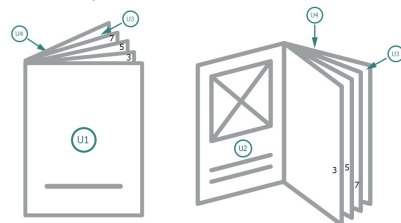

finished product

Please observe our artwork information

Dataformat (incl. 2 mm bleed):

12,4 x 12,4 cm

bleed:

2 mm

Trimmed size:

12 x 12 cm

Safety margin:

5 mm

Maintaining space between the text/information and the edge of the trimmed format prevents undesirable cuts.

Explanation of symbols

Bleed

Reading direction

Trimmed size

Data format

We will cut/perforate your product here

Please note:

Allow for trim allowance and safety margin according to instructions.

Arrange background graphics, images or graphics up to the edge of the data format.

Tolerances may occur during production due to cutting, punching and folding processes.

Printing data: Instructions and templates can be found under the menu item *Printing data* at www.onlineprinters.co.uk