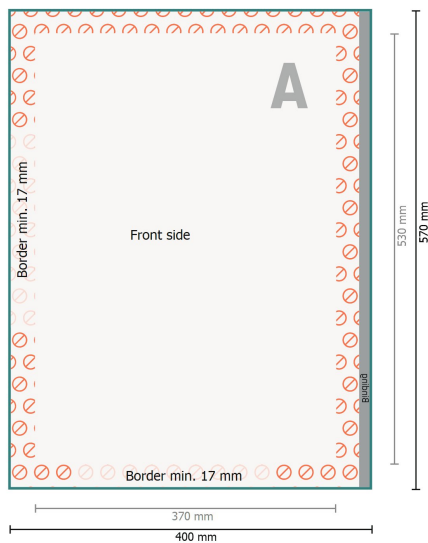

Newspaper printing, Broadsheet XXL

**Data format:**

40 x 57 cm

Printable area:

37 x 53 cm

Safety margin:

5 mm

Maintaining space between the text/information and the edge of the trimmed format prevents undesirable cuts.

Explanation of symbols

A Reading direction

— Data format

⊘ Not printable

— Printable area

Please note:

Allow for trim allowance and safety margin according to instructions.

Arrange background graphics, images or graphics up to the edge of the data format.

Newspaper printing, Broadsheet XXL

Sequence of pages

Create pages consecutively as individual pages.

finished product

Please observe our artwork information

Data format:

40 x 57 cm

Printable area:

37 x 53 cm

Safety margin:

5 mm

Maintaining space between the text/information and the edge of the trimmed format prevents undesirable cuts.

Explanation of symbols

A Reading direction

—| Data format

⊘ Not printable