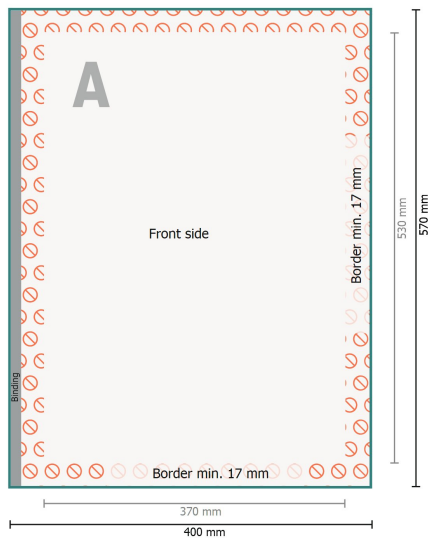

Newspaper printing, Broadsheet XXL

**Data format:**

40 x 57 cm

Printable area:

37 x 53 cm

Safety margin:

5 mm

Maintaining space between the text/information and the edge of the trimmed format prevents undesirable cuts.

Explanation of symbols

A Reading direction

— Data format

⊘ Not printable

— Printable area

Please note:

Allow for trim allowance and safety margin according to instructions.

Arrange background graphics, images or graphics up to the edge of the data format.

Newspaper printing, Broadsheet XXL

Sequence of pages

Create pages consecutively as individual pages.

finished product

Please observe our artwork information

Data format:

40 x 57 cm

Printable area:

37 x 53 cm

Safety margin:

5 mm

Maintaining space between the text/information and the edge of the trimmed format prevents undesirable cuts.

Explanation of symbols

A Reading direction

—| Data format

⊘ Not printable